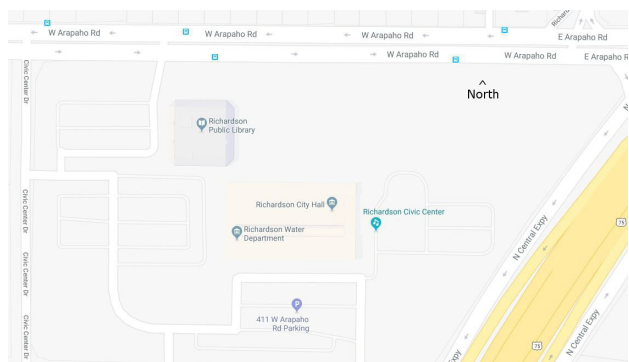

Welcomes the May 2020 T10 Meeting Week

to the

Richardson Civic Center<sup>†</sup>

Richardson, Texas

(a suburb of Dallas)

411 West Arapaho Road ... 75080-4551

Tuesday 5 May & Wednesday 6 May – 9am to 5pm

Thursday 7 May – 9am to 4pm

## Driving Notes

The Richardson Civic Center is located on the southwest corner of the intersection of West Arapaho and US 75. The Civic Center is flanked by the Richardson Library, which is the one building in the complex that fronts on Arapaho Road.

The meeting rooms are across the hall from what Google calls the Richardson Water Department. Therefore, the best entrance is on the opposite end of the building from the one shown. Park on the south or west side of the building. Picture is west end viewed from the south.