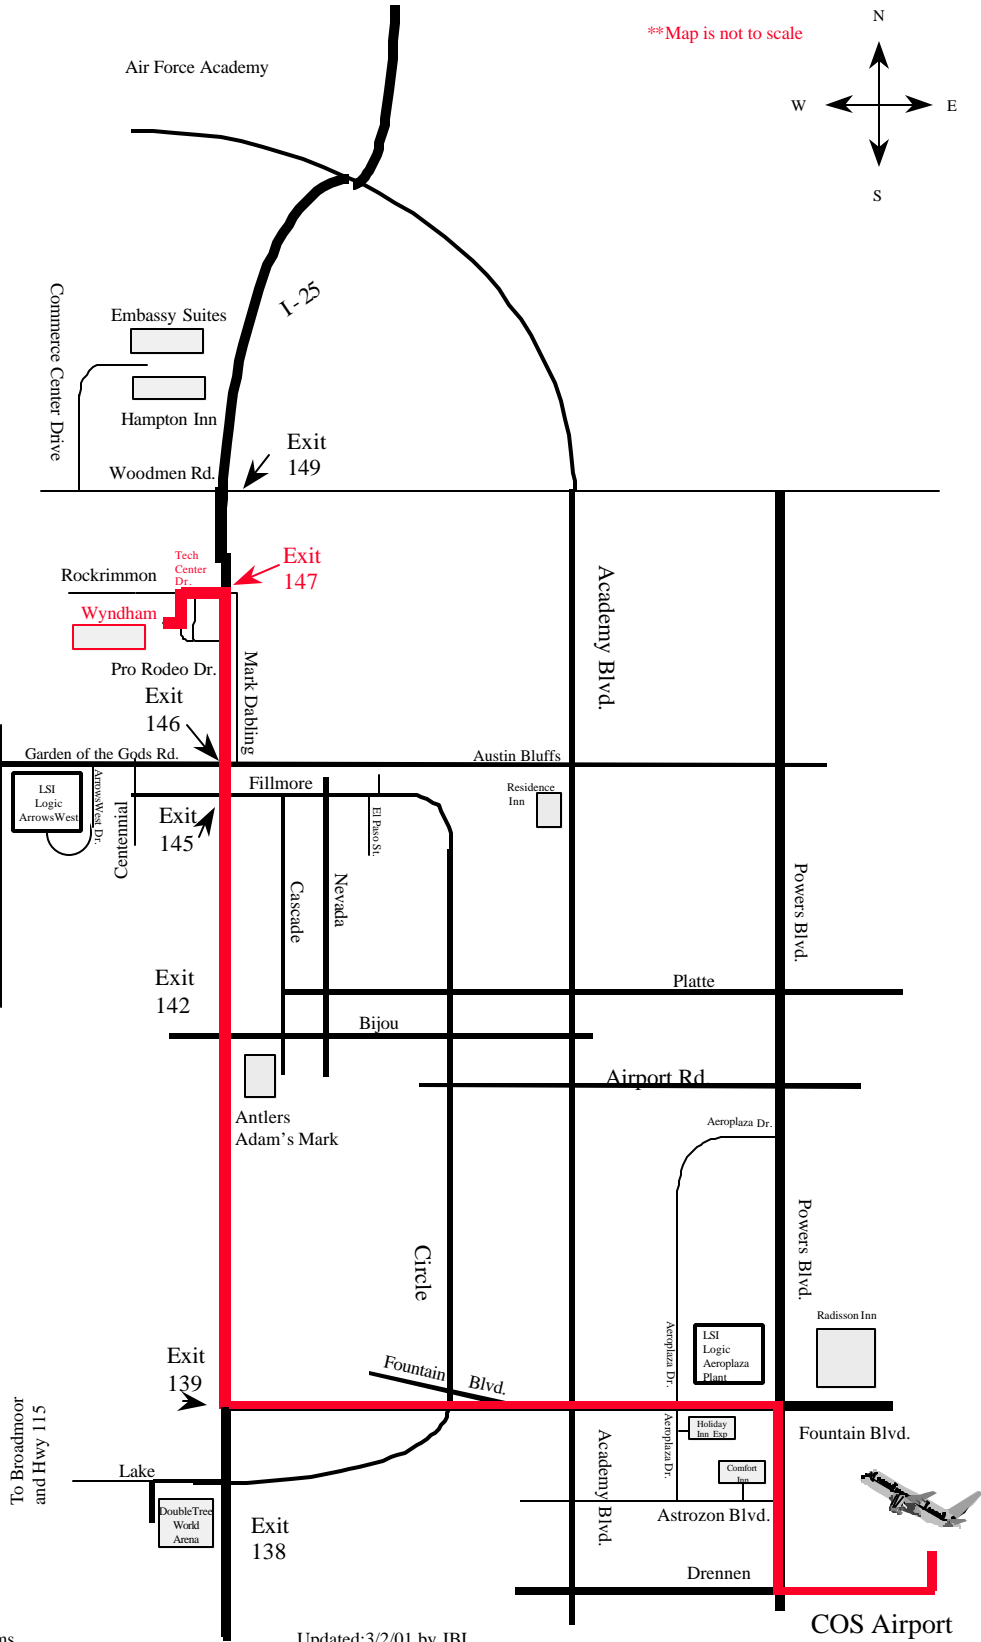

**Map is not to scale

Owner: Melissa A. Williams

Updated:3/2/01 by JBL

COS Airport