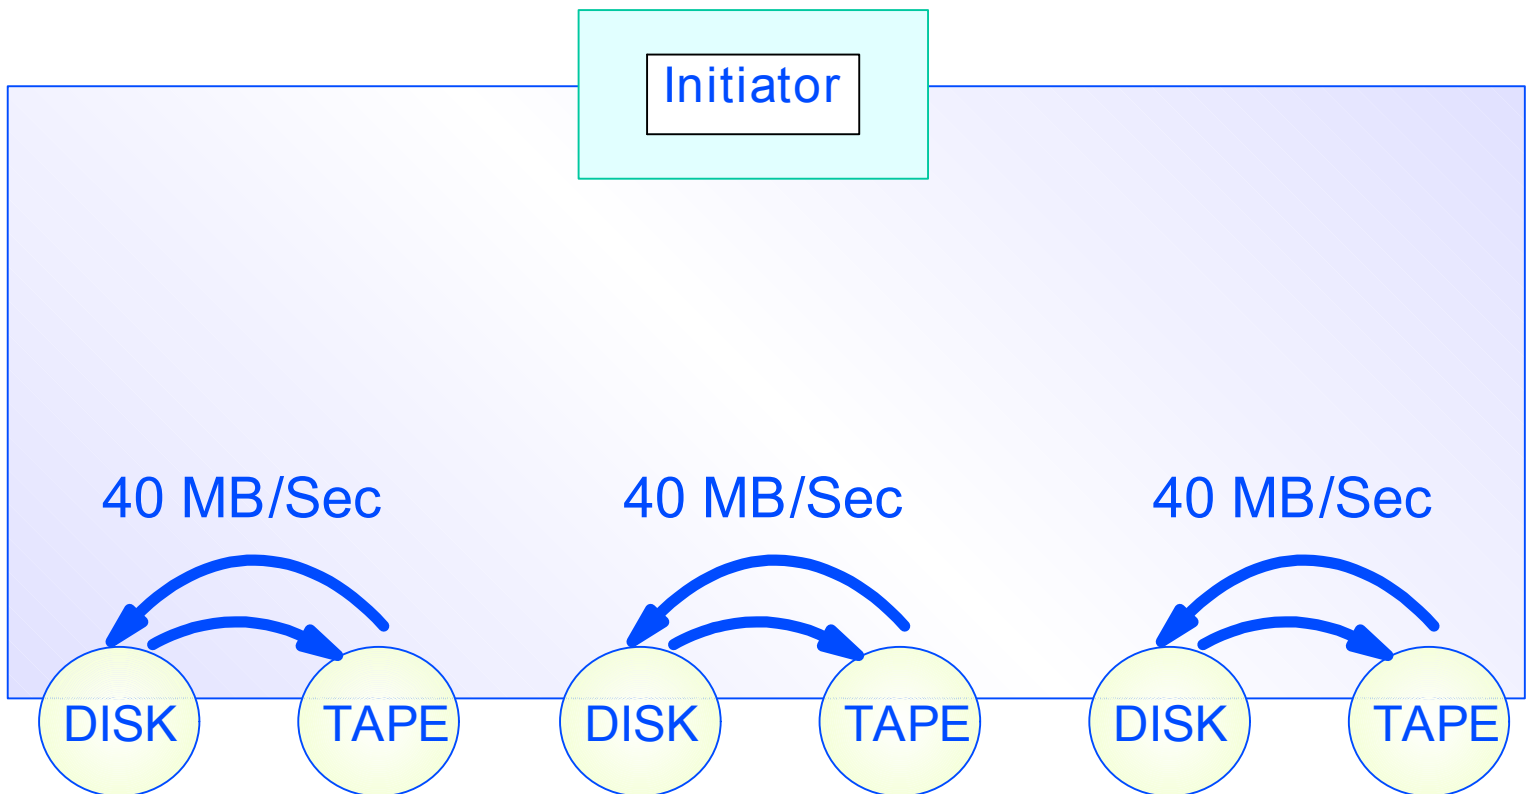

Market Requirements

SSA Storage Products

G.M. Krembs
August 26, 1996

ALL INITIATORS CAN COMMUNICATE WITH ALL DEVICES
AND OTHER INITIATORS

EXAMPLE OF SPATIAL REUSE

ALL DISK-TAPE PAIRS CAN COMMUNICATE AT
40 MB/sec SIMULTANEOUSLY

DOMAIN CONCEPT - USING SPATIAL REUSE

- MULTIPLE INITIATORS CAN ACCESS WITHIN THEIR OWN DOMAIN TO UTILIZE MAX BANDWIDTH
- ALL INITIATORS CAN ACCESS ALL DATA WHEN REQUIRED

SSA - Powerful Spatial Reuse

160 MB/sec Data Rate via SSA Adapters