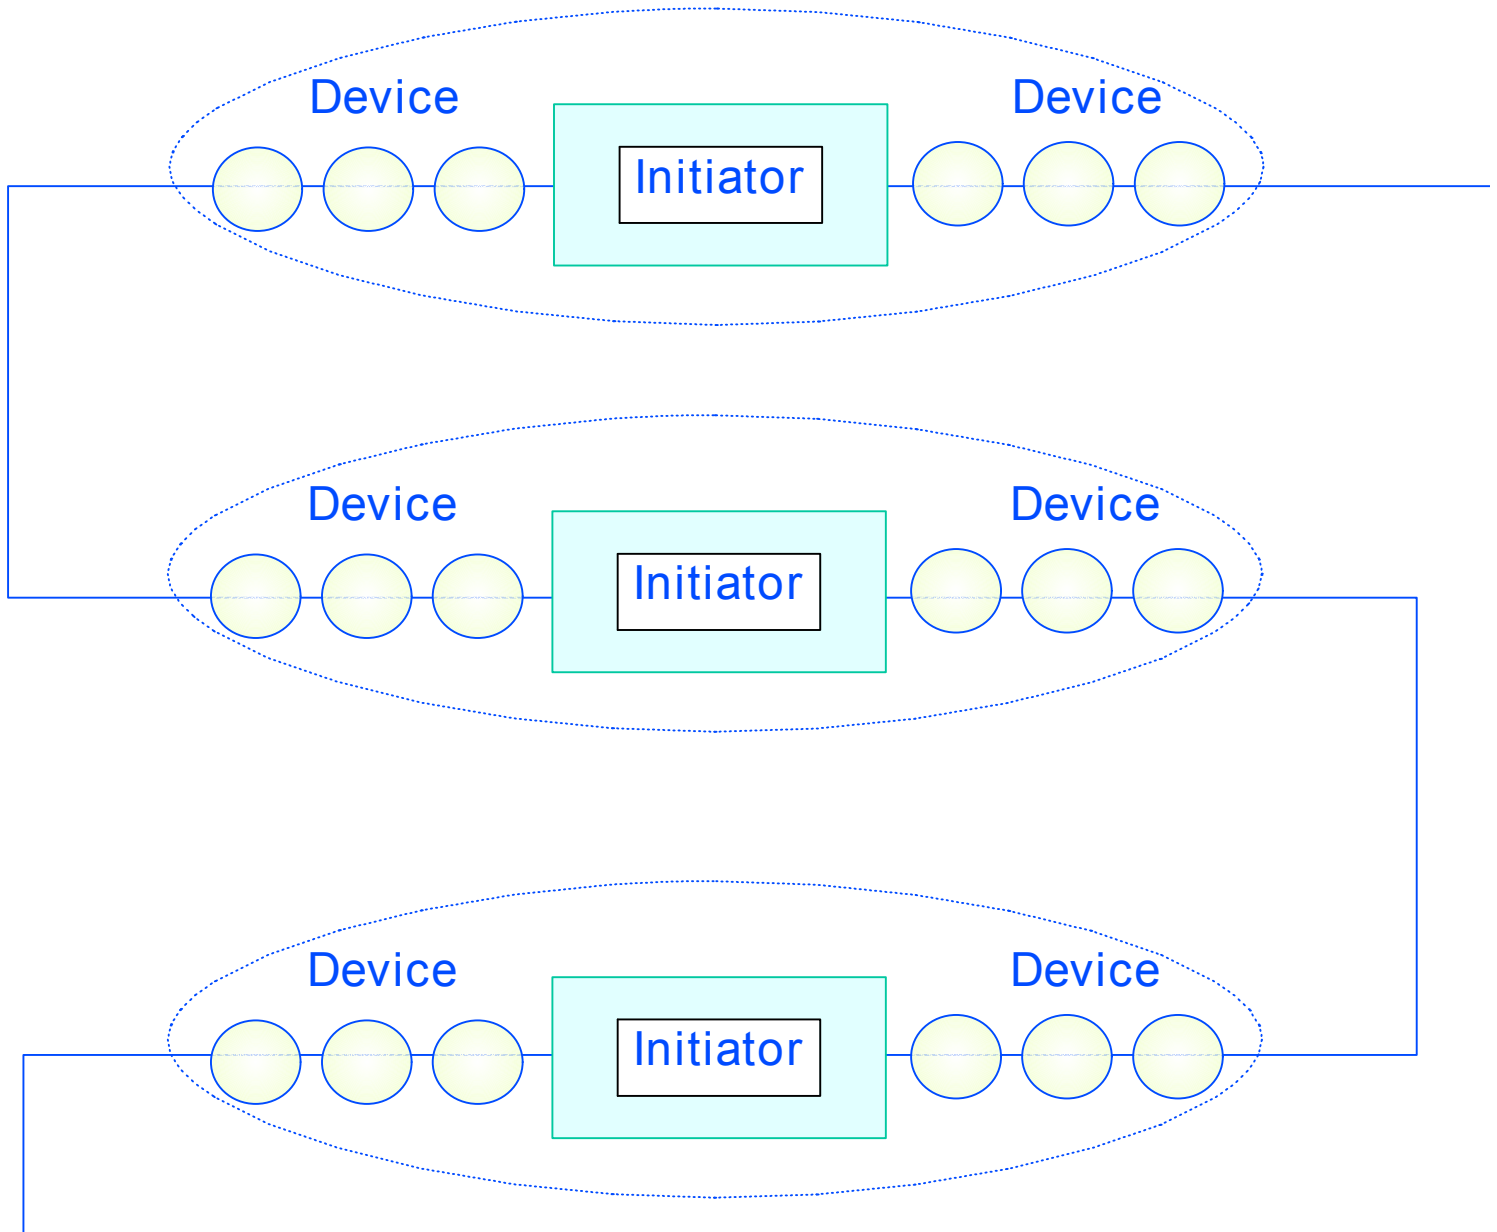

Market Requirements

SSA Storage Products

G.M. Krembs
August 26, 1996

ALL INITIATORS CAN COMMUNICATE WITH ALL DEVICES
AND OTHER INITIATORS

EXAMPLE OF SPATIAL REUSE

ALL DISK-TAPE PAIRS CAN COMMUNICATE AT
40 MB/sec SIMULTANEOUSLY

DOMAIN CONCEPT - USING SPATIAL REUSE

- MULTIPLE INITIATORS CAN ACCESS WITHIN THEIR OWN DOMAIN TO UTILIZE MAX BANDWIDTH
- ALL INITIATORS CAN ACCESS ALL DATA WHEN REQUIRED

SSA - Powerful Spatial Reuse

160 MB/sec Data Rate via SSA Adapters