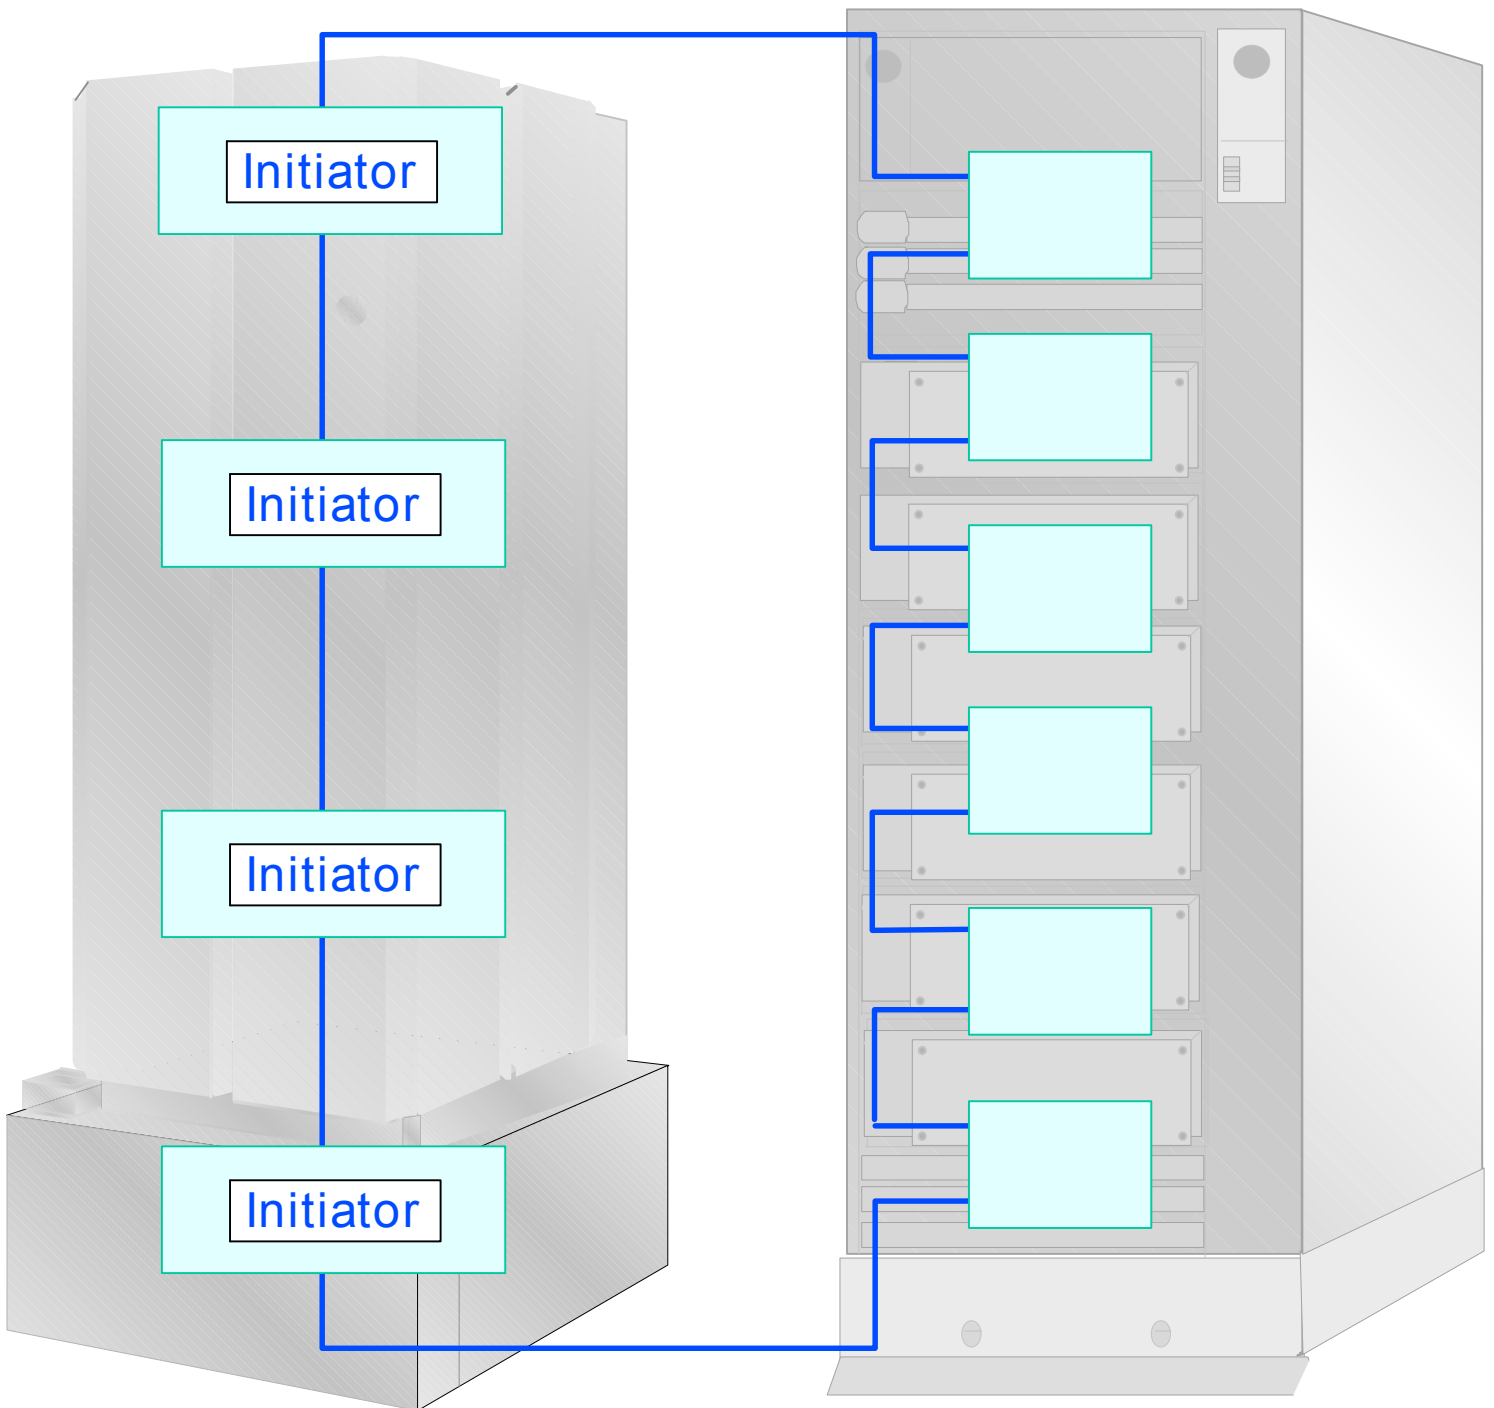

Market Requirements

SSA Storage Products

G.M. Krembs
August 26, 1996

ALL INITIATORS CAN COMMUNICATE WITH ALL DEVICES
AND OTHER INITIATORS

EXAMPLE OF SPATIAL REUSE

ALL DISK-TAPE PAIRS CAN COMMUNICATE AT
40 MB/sec SIMULTANEOUSLY

DOMAIN CONCEPT - USING SPATIAL REUSE

- MULTIPLE INITIATORS CAN ACCESS WITHIN THEIR OWN DOMAIN TO UTILIZE MAX BANDWIDTH
- ALL INITIATORS CAN ACCESS ALL DATA WHEN REQUIRED

SSA - Powerful Spatial Reuse

160 MB/sec Data Rate via SSA Adapters