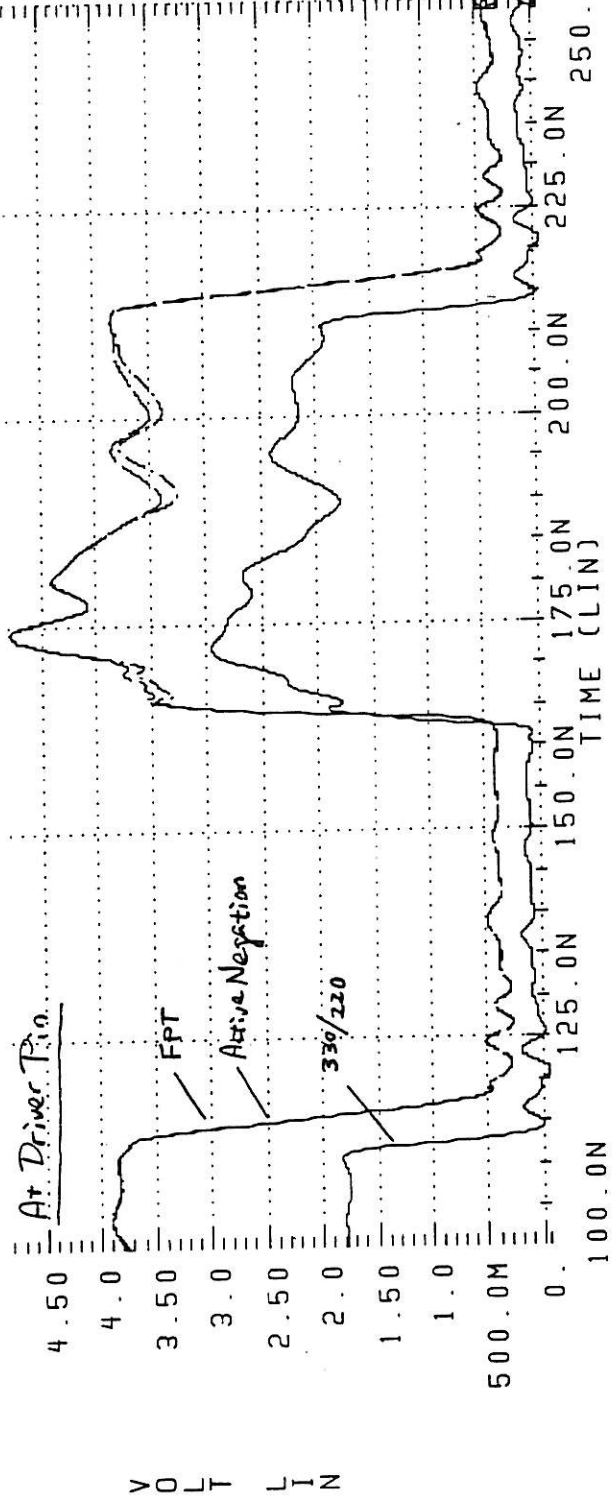

SCSI ACK NET WITH WIRED-OR DRIVER
16-MAR92 9:50: 1

ACKNET330W0:
VCXACK.19.G2

ACKNETXB.TR0
VCXACK.19.G2

ACKNETWOR.T:
VCXACK.19.G2

SCSI ACK NET WITH WIRED-OR DRIVER
16-MAR92 9:50:1

Somewhere middle in the cable

ACKNET330W0:
VCXACK.19.G2
ACKNETXB.TR0
VCXACK.19.G2
ACKNETWOR.T:
VCXACK.19.G2

At Driver Pin

ACKNET330W0:
VCXACK.19.G2
ACKNETXB.TR0
VCXACK.19.G2
ACKNETWOR.T:
VCXACK.19.G2

© WDC 92
T. Asami