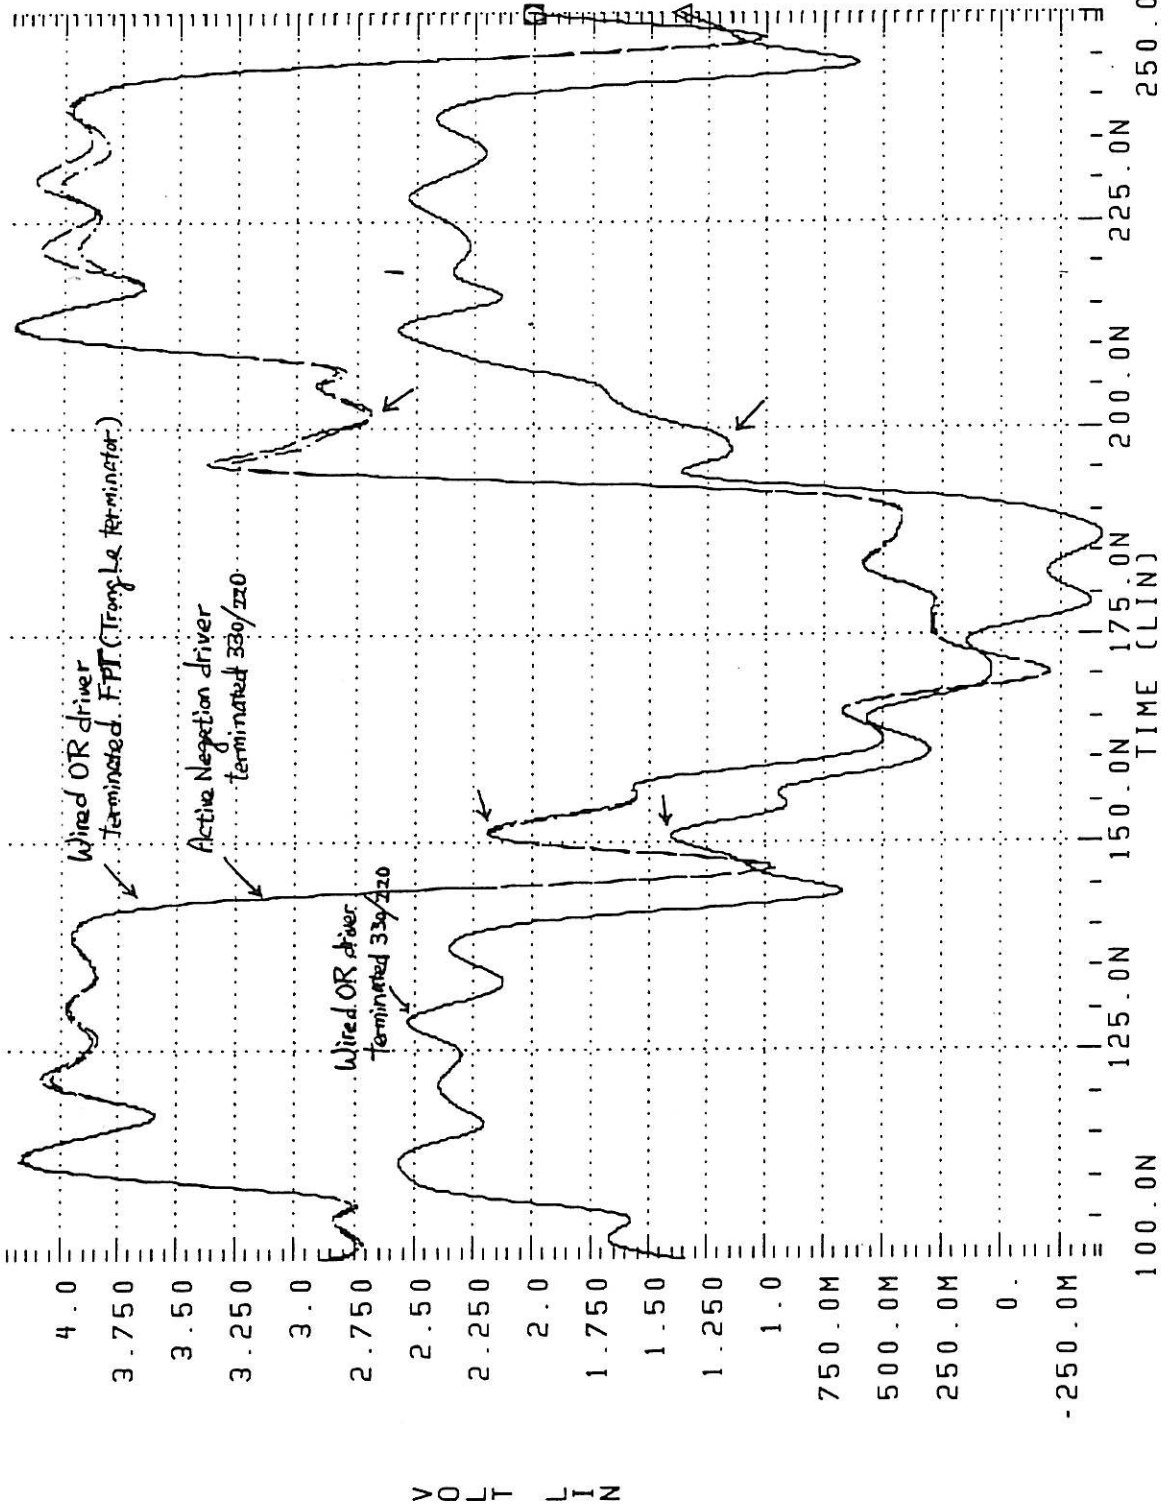

SCSI ACK NET WITH WIRED-OR DRIVER
16-MAR92 9:50: 1

ACKNET330W0:
VCXACK.19.G2

ACKNETXB.TR0
VCXACK.19.G2

ACKNETWOR.T:
VCXACK.19.G2

SCSI ACK NET WITH WIRED-OR DRIVER
16-MAR92 9:50:1

Somewhere middle in the cable

ACKNET330W0:
VCXACK.19.G2
ACKNETXB.TR0
VCXACK.19.G2
ACKNETWOR.T:
VCXACK.19.G2

At Driver Pin

ACKNET330W0:
VCXACK.19.G2
ACKNETXB.TR0
VCXACK.19.G2
ACKNETWOR.T:
VCXACK.19.G2

© WDC 92
T. Asami