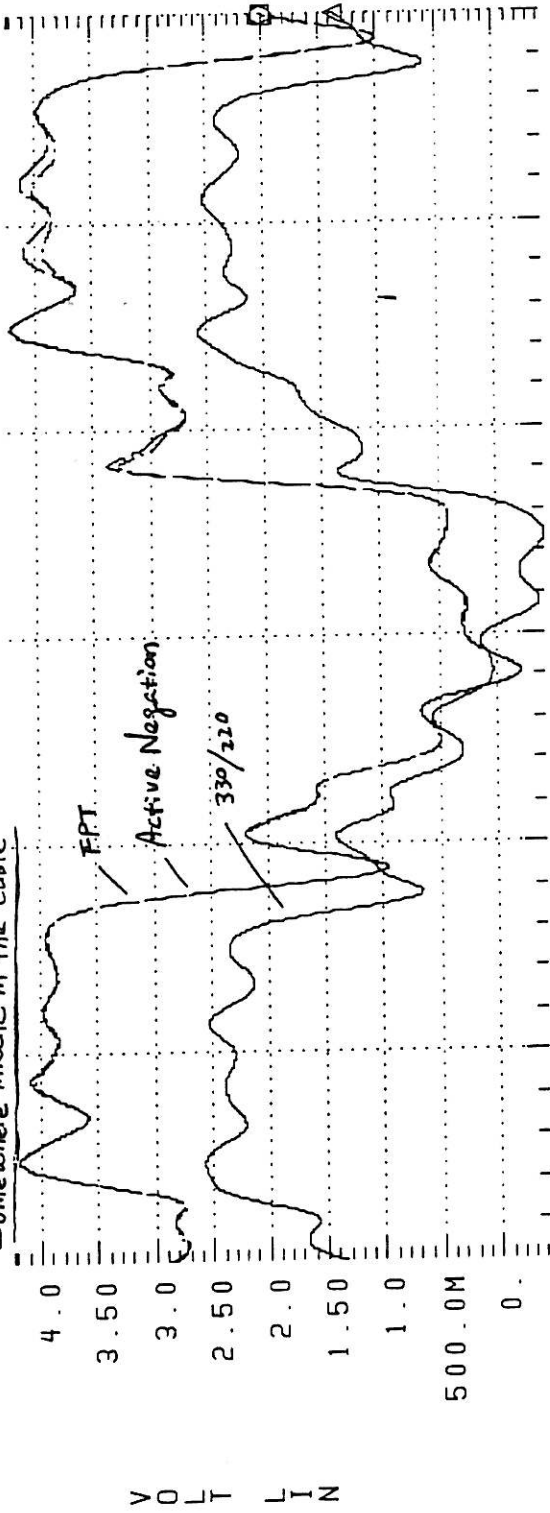

SCSI ACK NET WITH WIRED-OR DRIVER
16-MAR92 9:50: 1

ACKNET330W0:
VCXACK.19.G2

ACKNETXB.TR0
VCXACK.19.G2

ACKNETWOR.T:
VCXACK.19.G2

SCSI ACK NET WITH WIRED-OR DRIVER
16-MAR92 9:50:1

Somewhere middle in the cable

ACKNET330W0:
VCXACK.19.G2
ACKNETXB.TR0
VCXACK.19.G2
ACKNETWOR.T:
VCXACK.19.G2

At Driver Pin

ACKNET330W0:
VCXACK.19.G2
ACKNETXB.TR0
VCXACK.19.G2
ACKNETWOR.T:
VCXACK.19.G2

© WDC 92
T. Asami