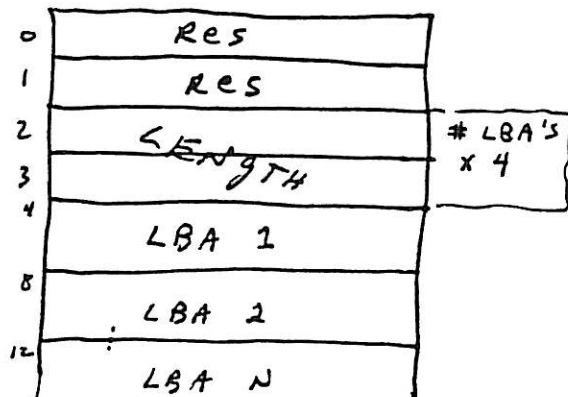

TRANSLATE COMMAND PROPOSAL

- 1 - Provides a PHYSICAL POINTER FOR A GIVEN LBA
 - RESPONSE IS SAME FORMAT AS FORMAT AND READ DEFECT DATA (CYL, HD, SEC)
 - SUPPORTS MULTIPLE PHYSICAL SECTORS MAPPED TO A LOGICAL BLOCK
- 2 - Provides AN INVERSE TRANSLATION OF THE POINTER FROM # 1 ABOVE TO THE RELATED LOGICAL BLOCK(S).
- 3 - Requires 2 OP CODES FOR 12 BYTE COB'S
 - Requires NOT using LUN BYTE

LOGICAL → PHYSICAL

PHYSICAL → LOGICAL

ERROR CONDITIONS:

1. NOT ABLE TO EXECUTE (HEADER NOT FOUND, ETC) = MEDIUM ERROR
2. ~~NOT~~ NO RELATED LBA (RESERVED AREA, SPACE, ETC) = ILLEGAL REQUEST