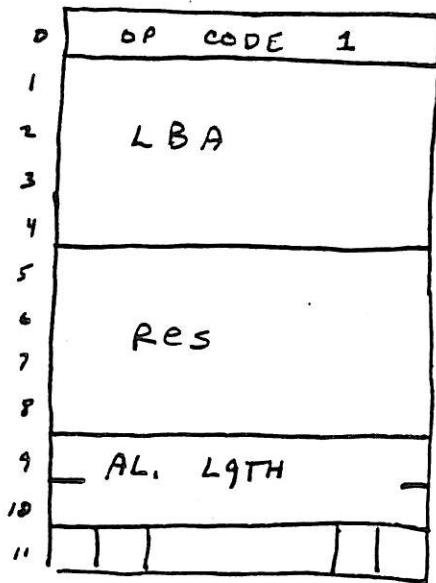

TRANSLATE COMMAND PROPOSAL

- 1 - Provides a PHYSICAL POINTER FOR A GIVEN LBA
 - RESPONSE IS SAME FORMAT AS FORMAT AND READ DEFECT DATA (CYL, HD, SEC)
 - SUPPORTS MULTIPLE PHYSICAL SECTORS MAPPED TO A LOGICAL BLOCK
- 2 - Provides AN INVERSE TRANSLATION OF THE POINTER FROM # 1 ABOVE TO THE RELATED LOGICAL BLOCK(S).
- 3 - Requires 2 OP CODES FOR 12 BYTE COB'S
 - Requires NOT using LUN BYTE

LOGICAL → PHYSICAL

PHYSICAL → LOGICAL

ERROR CONDITIONS:

1. NOT ABLE TO EXECUTE (HEADER NOT FOUND, ETC) = MEDIUM ERROR
2. ~~NOT~~ NO RELATED LBA (RESERVED AREA, SPACE, ETC) = ILLEGAL REQUEST