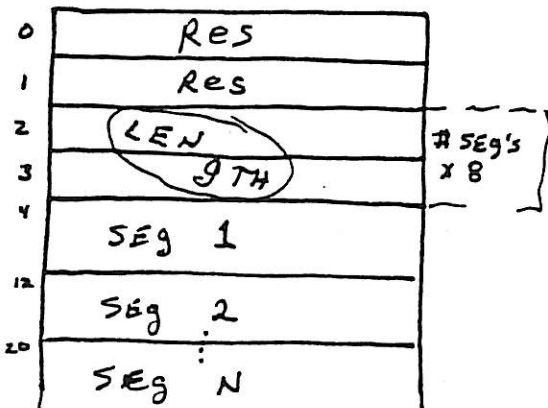

TRANSLATE COMMAND PROPOSAL

- 1 - Provides a PHYSICAL POINTER FOR A GIVEN LBA
 - RESPONSE IS SAME FORMAT AS FORMAT AND READ DEFECT DATA (CYL, HD, SEC)
 - SUPPORTS MULTIPLE PHYSICAL SECTORS MAPPED TO A LOGICAL BLOCK
- 2 - Provides AN INVERSE TRANSLATION OF THE POINTER FROM # 1 ABOVE TO THE RELATED LOGICAL BLOCK(S).
- 3 - Requires 2 OP CODES FOR 12 BYTE COB'S
 - Requires NOT using LUN BYTE

LOGICAL → PHYSICAL

PHYSICAL → LOGICAL

ERROR CONDITIONS:

1. NOT ABLE TO EXECUTE (HEADER NOT FOUND, ETC) = MEDIUM ERROR
2. ~~NOT~~ NO RELATED LBA (RESERVED AREA, SPACE, ETC) = ILLEGAL REQUEST