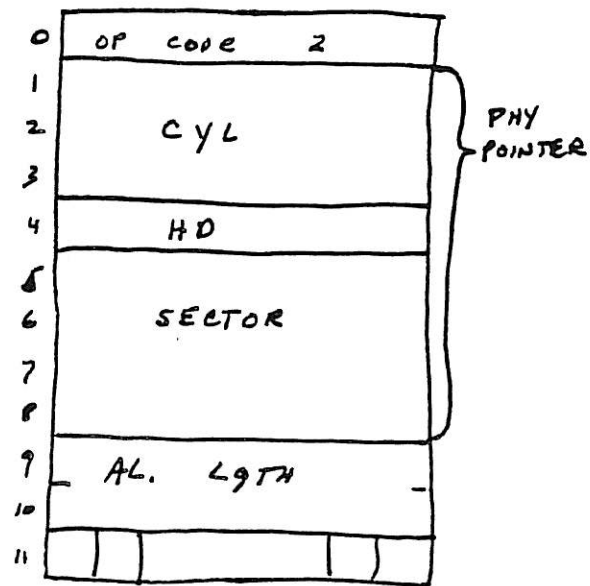

TRANSLATE COMMAND PROPOSAL

- 1 - Provides a PHYSICAL POINTER FOR A GIVEN LBA
 - RESPONSE IS SAME FORMAT AS FORMAT AND READ DEFECT DATA (CYL, HD, SEC)
 - SUPPORTS MULTIPLE PHYSICAL SECTORS MAPPED TO A LOGICAL BLOCK
- 2 - Provides AN INVERSE TRANSLATION OF THE POINTER FROM # 1 ABOVE TO THE RELATED LOGICAL BLOCK(S).
- 3 - Requires 2 OP CODES FOR 12 BYTE COB'S
 - Requires NOT using LUN BYTE

LOGICAL → PHYSICAL

PHYSICAL → LOGICAL

ERROR CONDITIONS:

1. NOT ABLE TO EXECUTE (HEADER NOT FOUND, ETC) = MEDIUM ERROR
2. ~~NOT~~ NO RELATED LBA (RESERVED AREA, SPACE, ETC) = ILLEGAL REQUEST