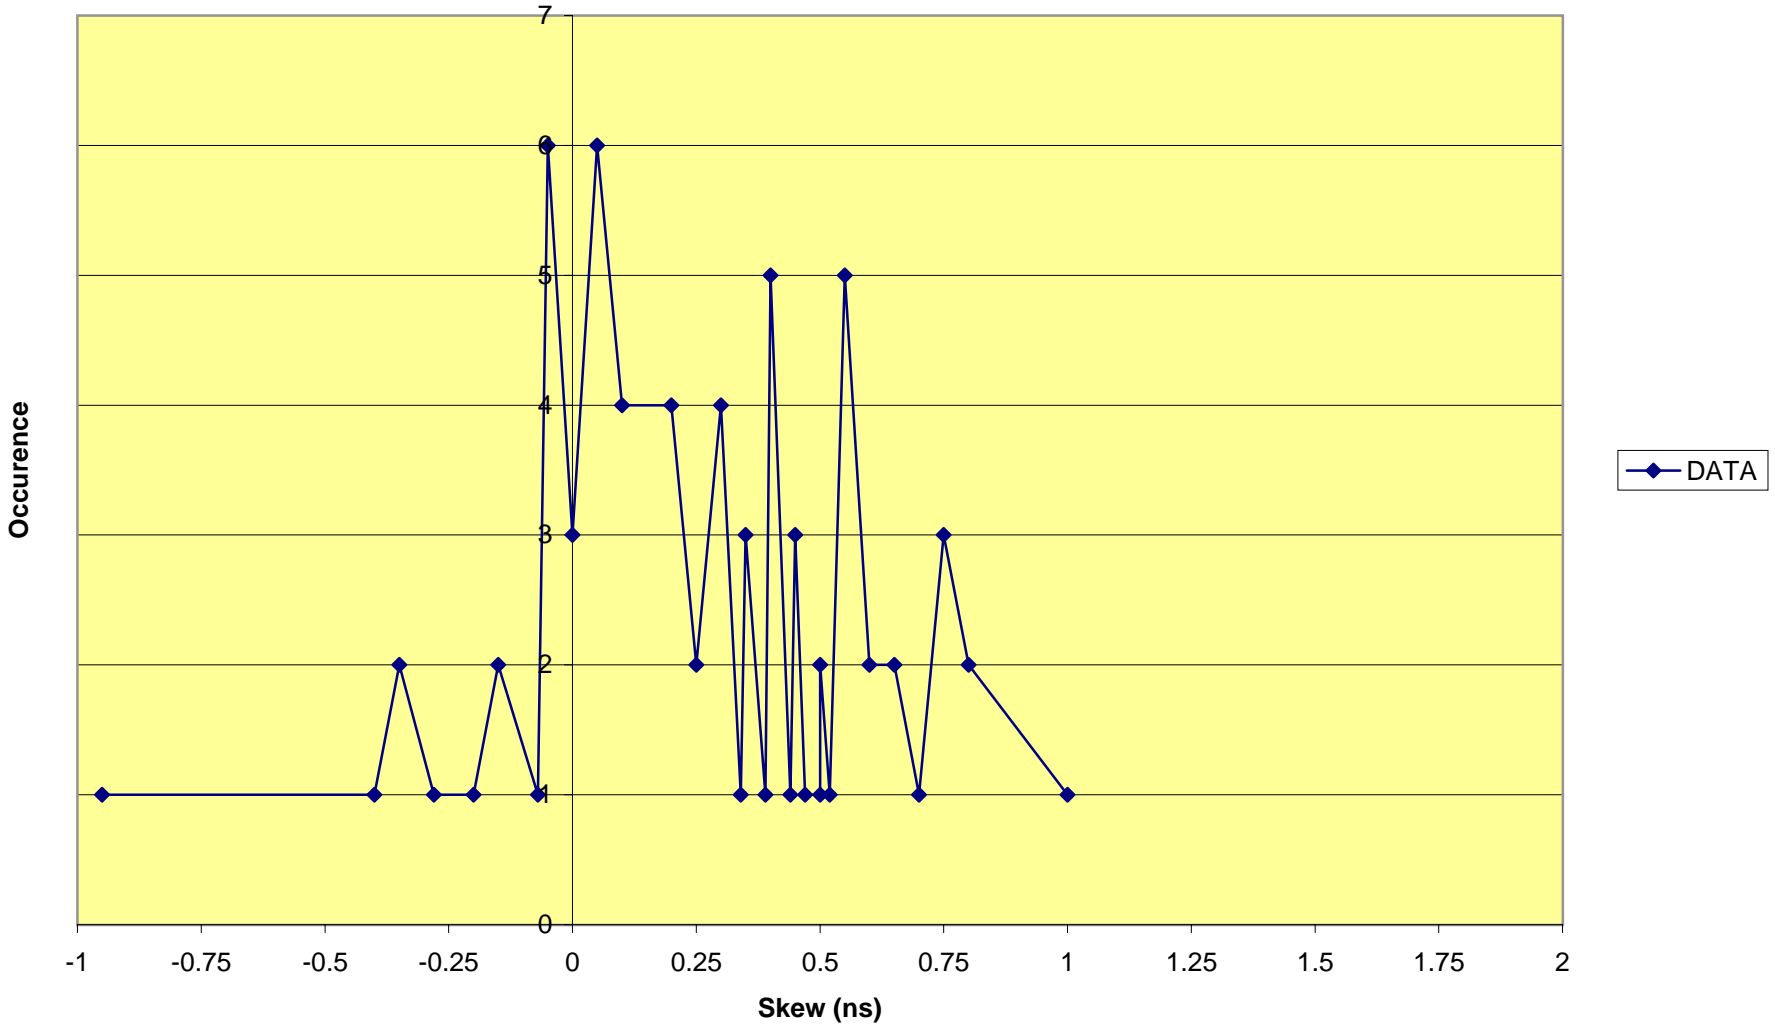

Ultra 4 Cable Analysis 12M Twisted Flat Cable (End-Point)

Ultra 4 Cable Analysis
12M Twisted Flat Cable (Mid-Point)

Ultra 4 Cable Analysis 12M Teflon End-point Measurement

Ultra 4 Cable Analysis 12M Teflon Cable (mid-point measurement)