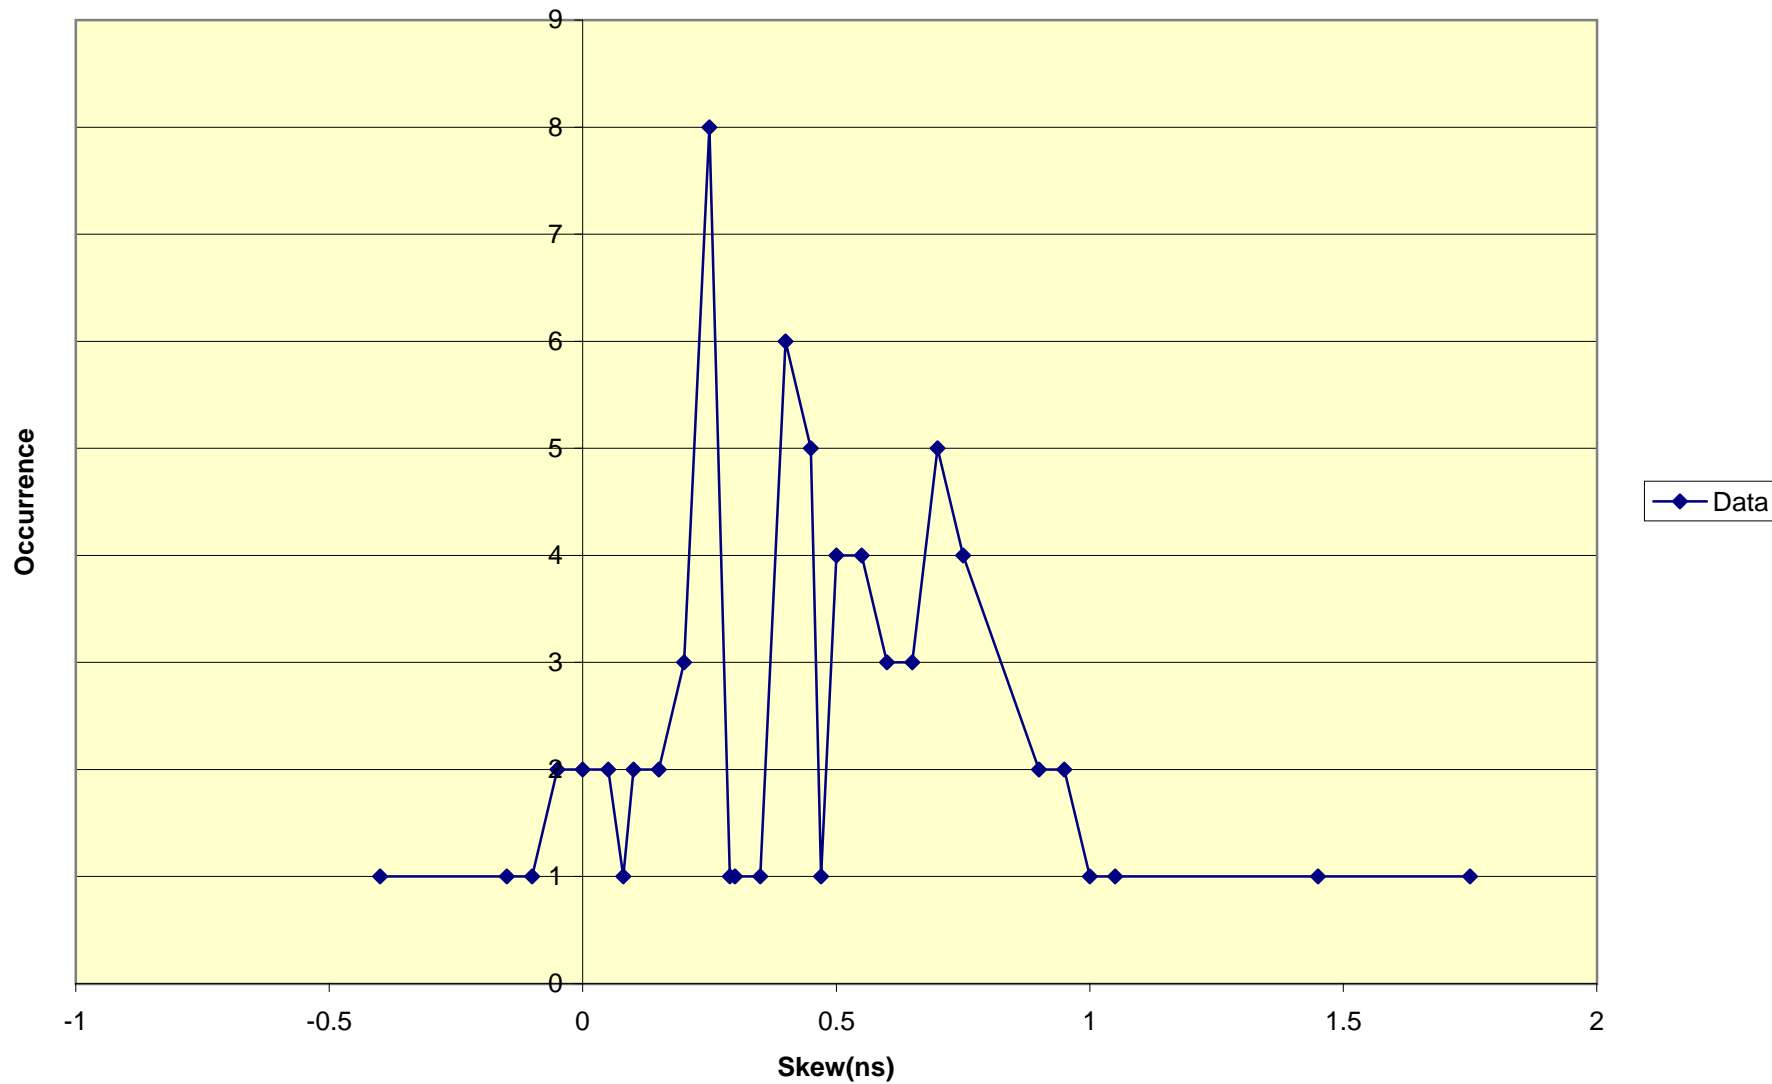

Ultra 4 Cable Analysis 12M Twisted Flat Cable (End-Point)

Ultra 4 Cable Analysis
12M Twisted Flat Cable (Mid-Point)

Ultra 4 Cable Analysis 12M Teflon End-point Measurement

Ultra 4 Cable Analysis 12M Teflon Cable (mid-point measurement)