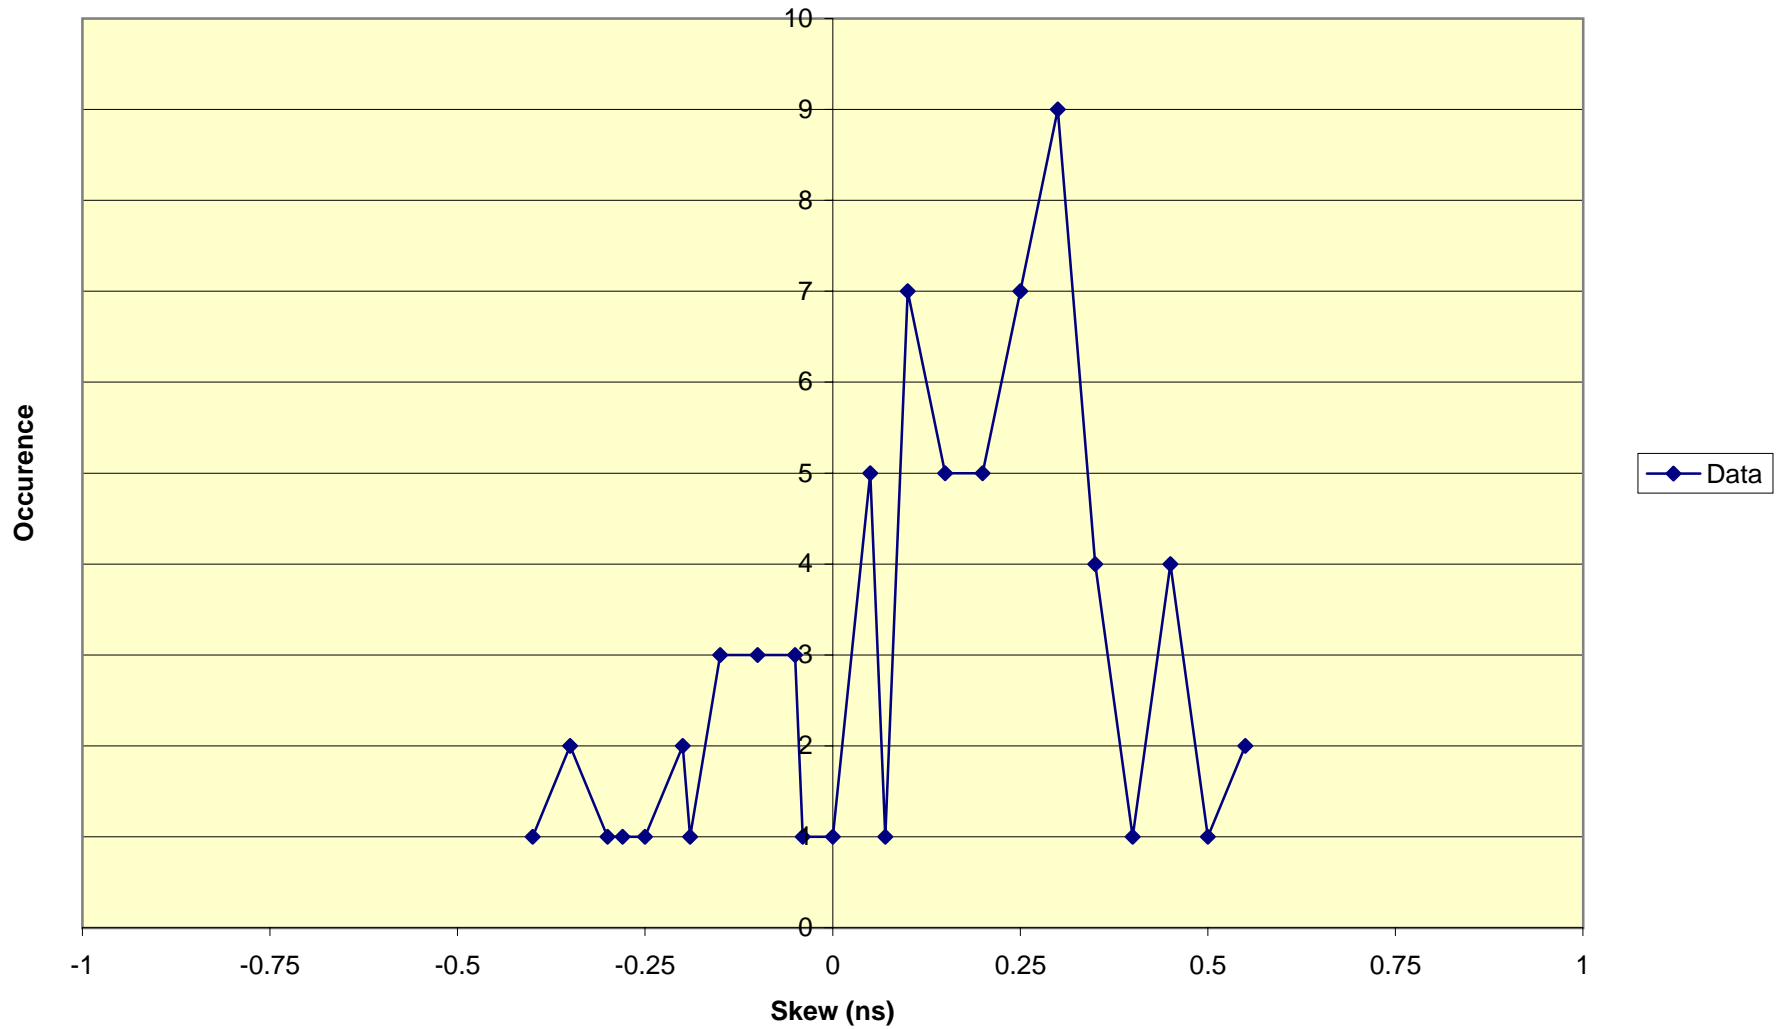

Ultra 4 Cable Analysis 12M Twisted Flat Cable (End-Point)

Ultra 4 Cable Analysis
12M Twisted Flat Cable (Mid-Point)

Ultra 4 Cable Analysis 12M Teflon End-point Measurement

Ultra 4 Cable Analysis 12M Teflon Cable (mid-point measurement)