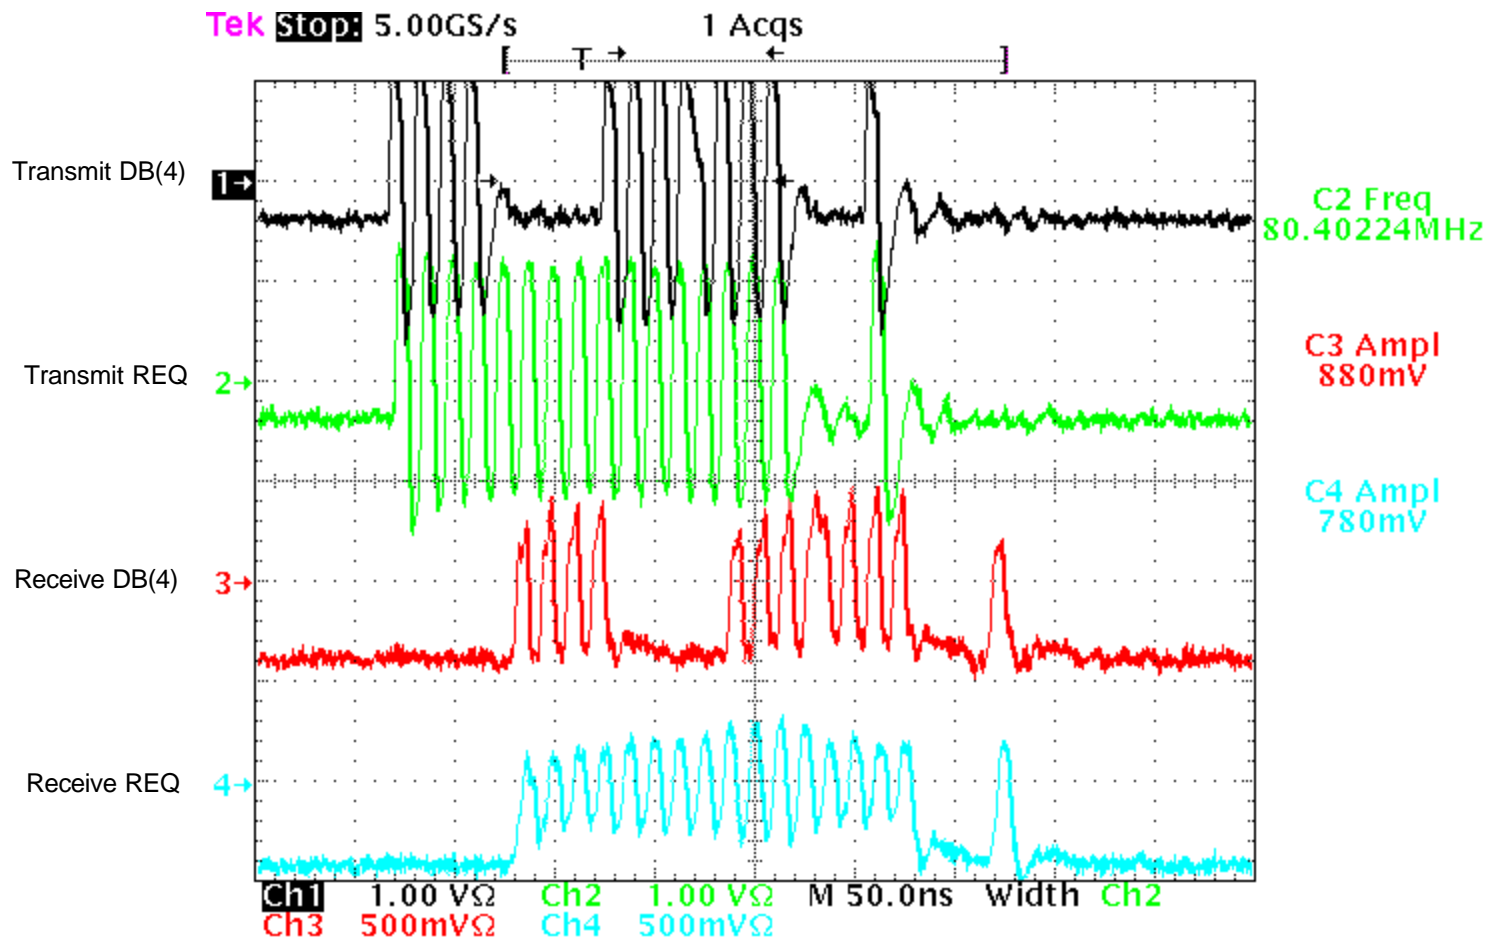

Test Setup

Backplane connectors are SCA type on 2.5" spacing

Receive Setup/Hold - Transmit Setup/Hold