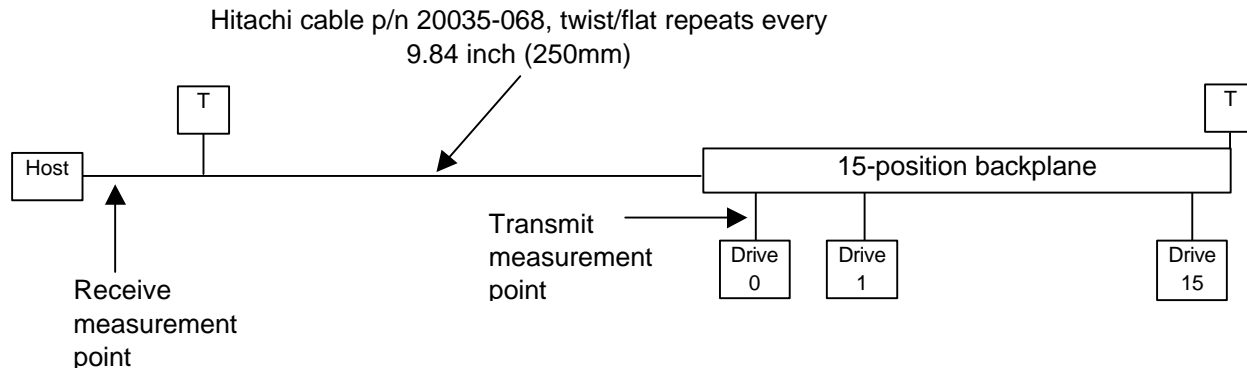

Test Setup

Backplane connectors are SCA type on 2.5" spacing

Receive Setup/Hold - Transmit Setup/Hold