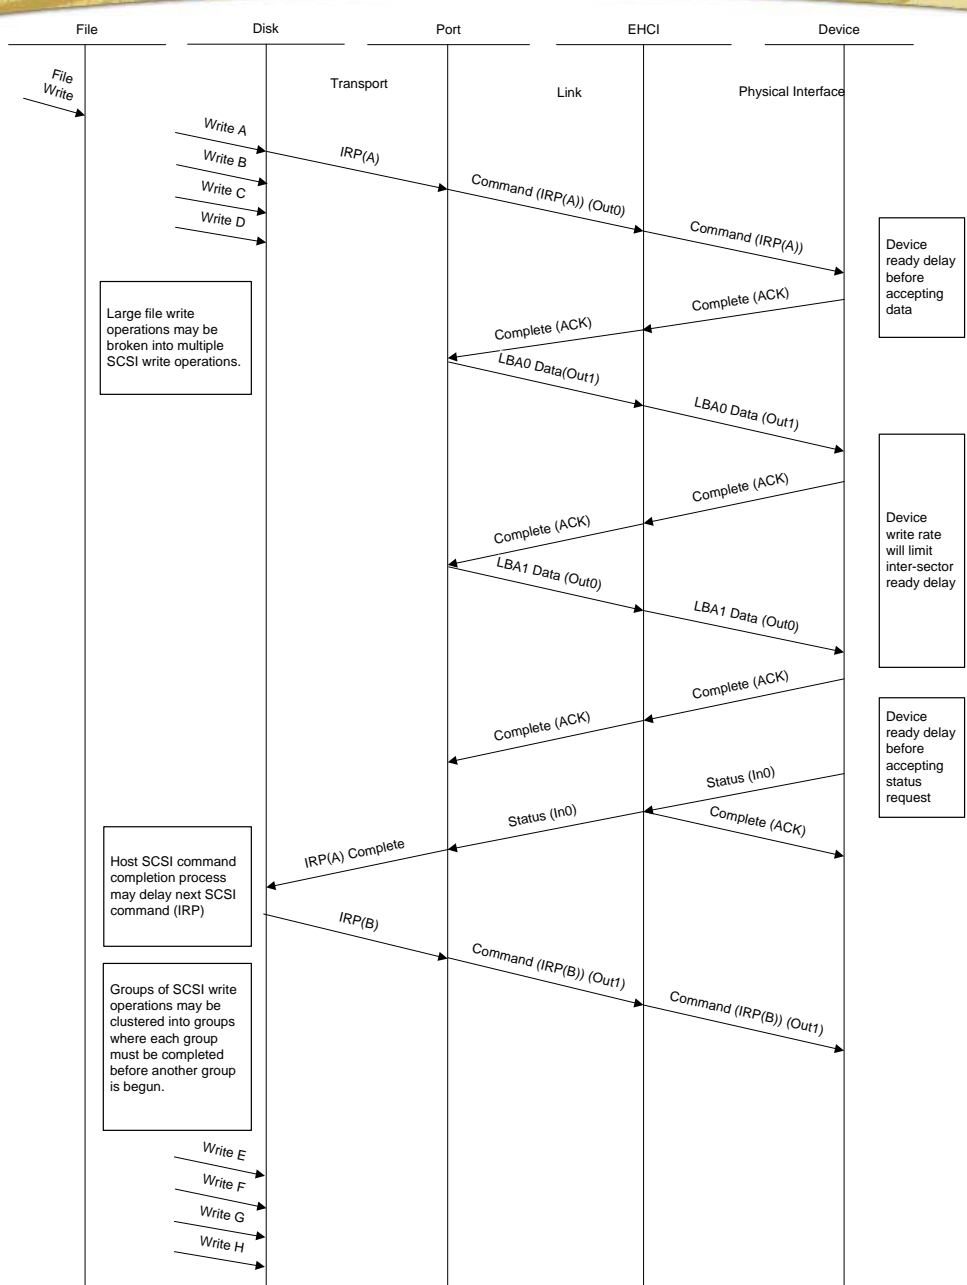

EHCI

SCSI Command

?

USB Protocol

?

USB Signaling

?

Physical
Interface

SCSI Block Write Ladder

Large file write operations may be broken into multiple SCSI write operations.

Host SCSI command completion process may delay next SCSI command (IRP)

Groups of SCSI write operations may be clustered into groups where each group must be completed before another group is begun.

Device ready delay before accepting data

Device write rate will limit inter-sector ready delay

Device ready delay before accepting status request

SB Block Read Ladder