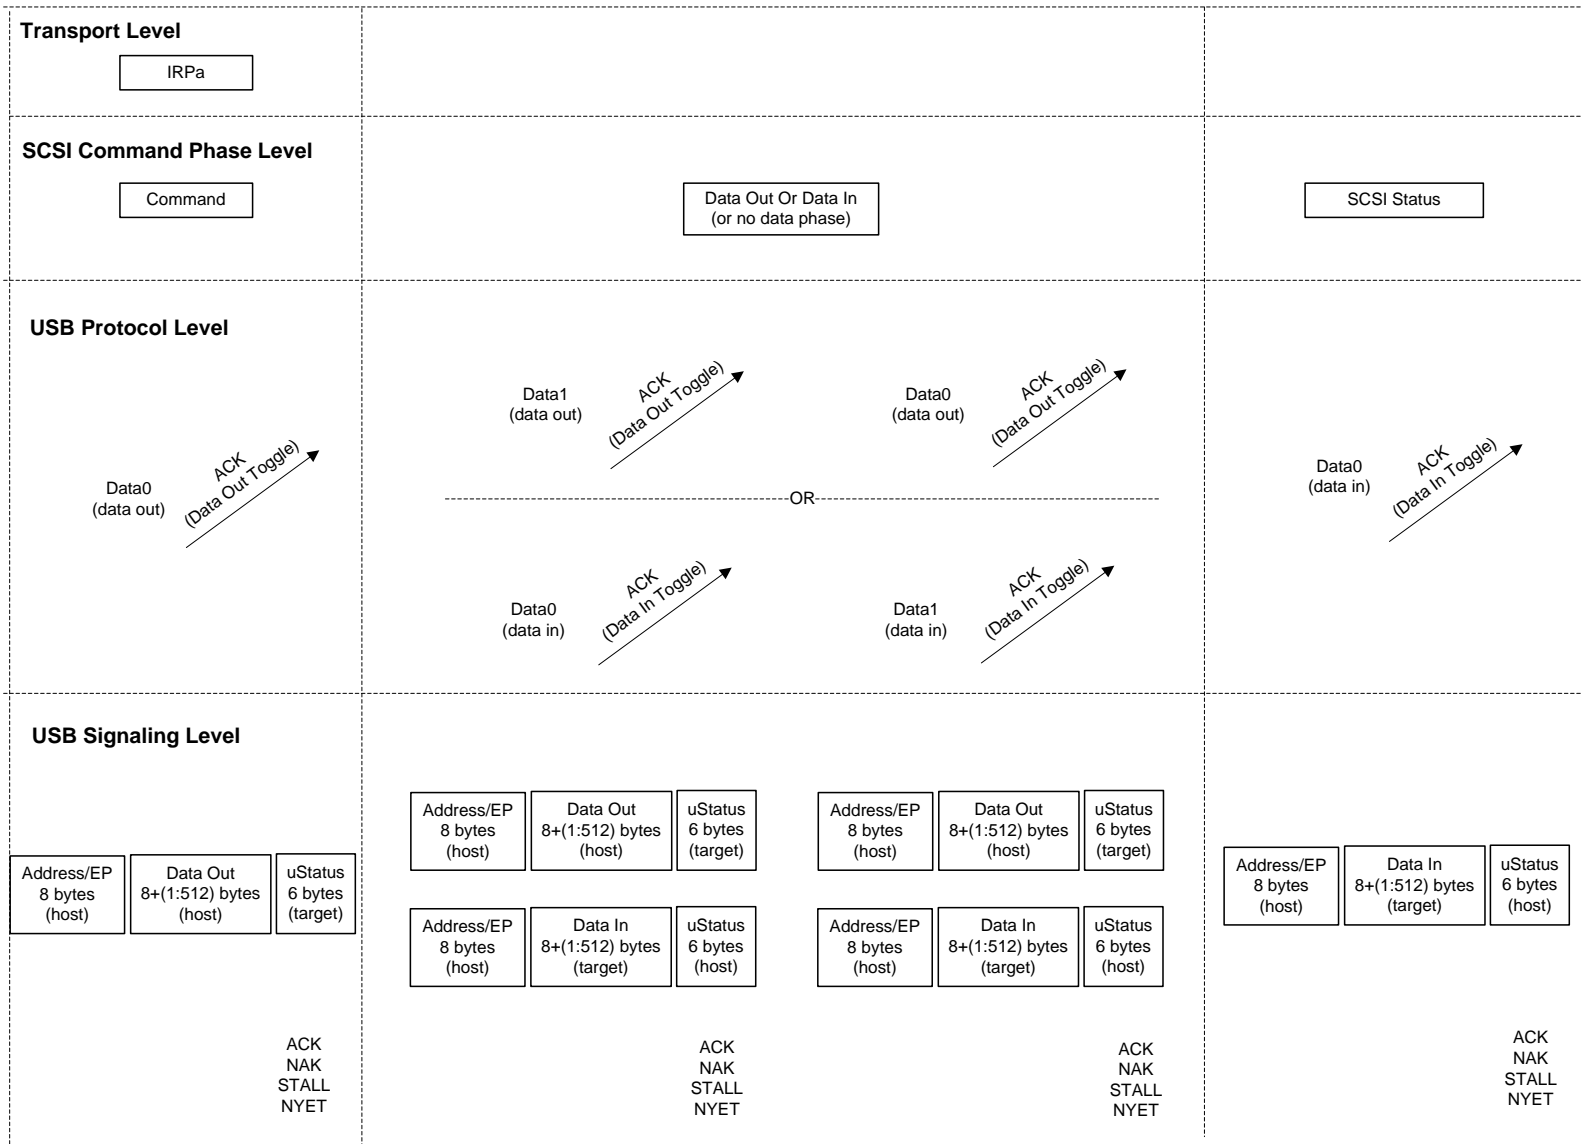

Lexar[™]

crucial[™]

USB Protocol Review

e08xxxr0

1-1
29F2G08AAA
A

USB Protocol Level Mapping

USB Level Map

HOST

TARGET

App

User Mode
Kernel Mode

File System

Volume

Class (Disk)

Port (USB)

Hub

SCSI Block Write Ladder

Large file write operations may be broken into multiple SCSI write operations.

Host SCSI command completion process may delay next SCSI command (IRP)

Groups of SCSI write operations may be clustered into groups where each group must be completed before another group is begun.

Device ready delay before accepting data

Device write rate will limit inter-sector ready delay

Device ready delay before accepting status request

SB Block Read Ladder