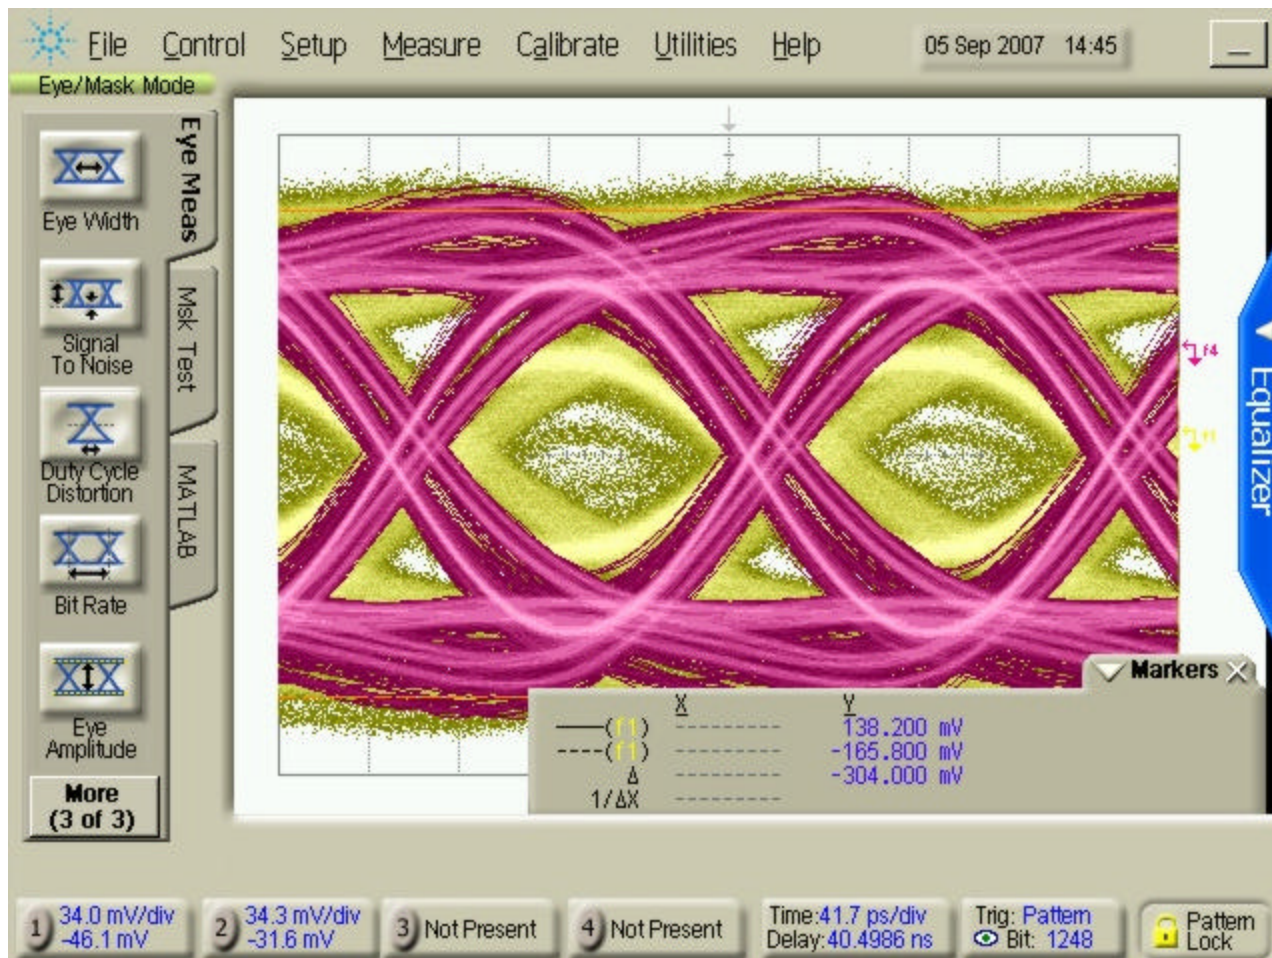

De-emphasis 3dB eye CJTPAT with iPass with 3 tap LFE