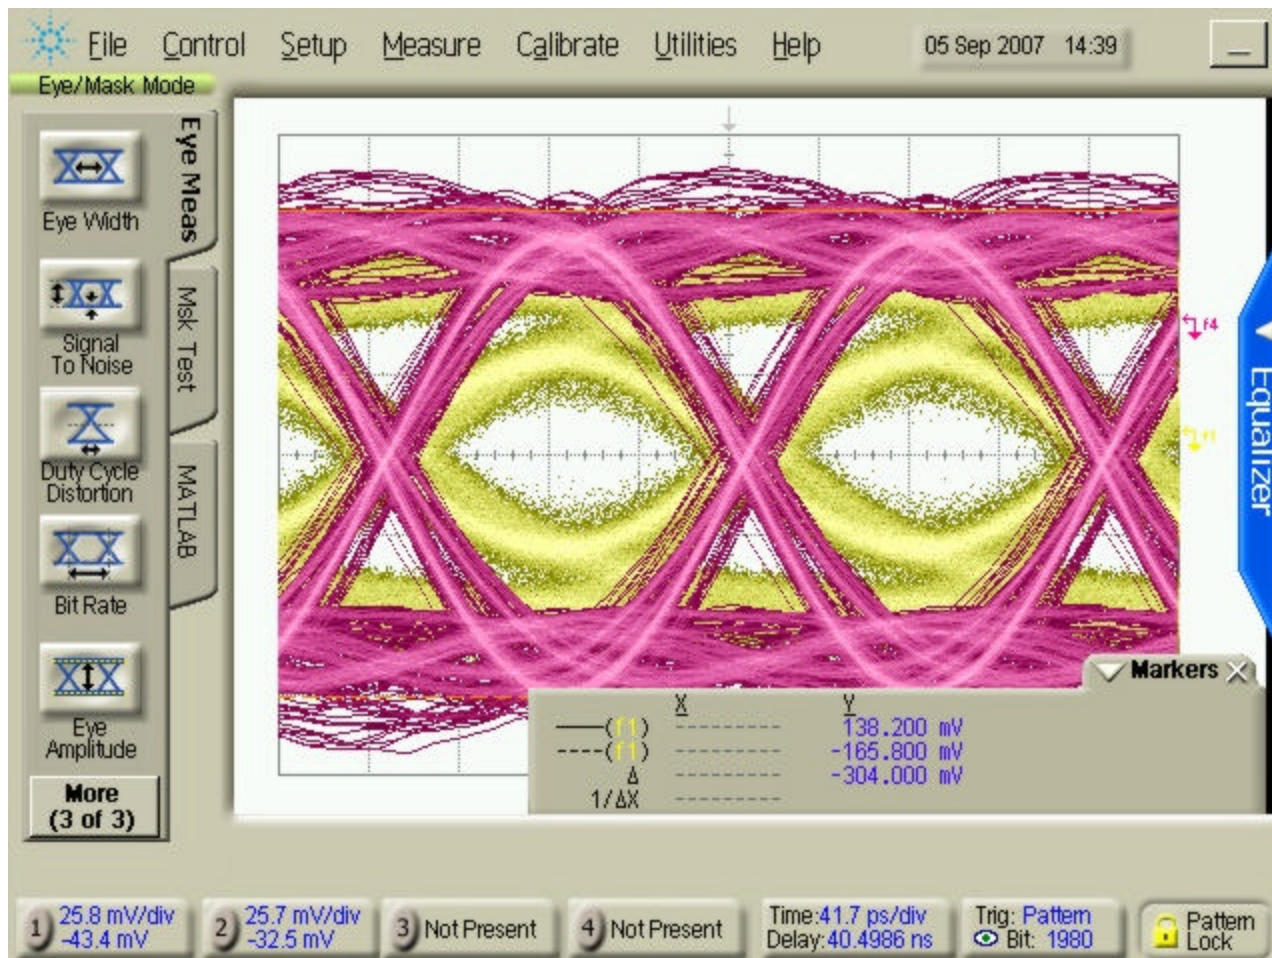

De-emphasis 6dB eye CJTPAT with iPass with 3 tap LFE