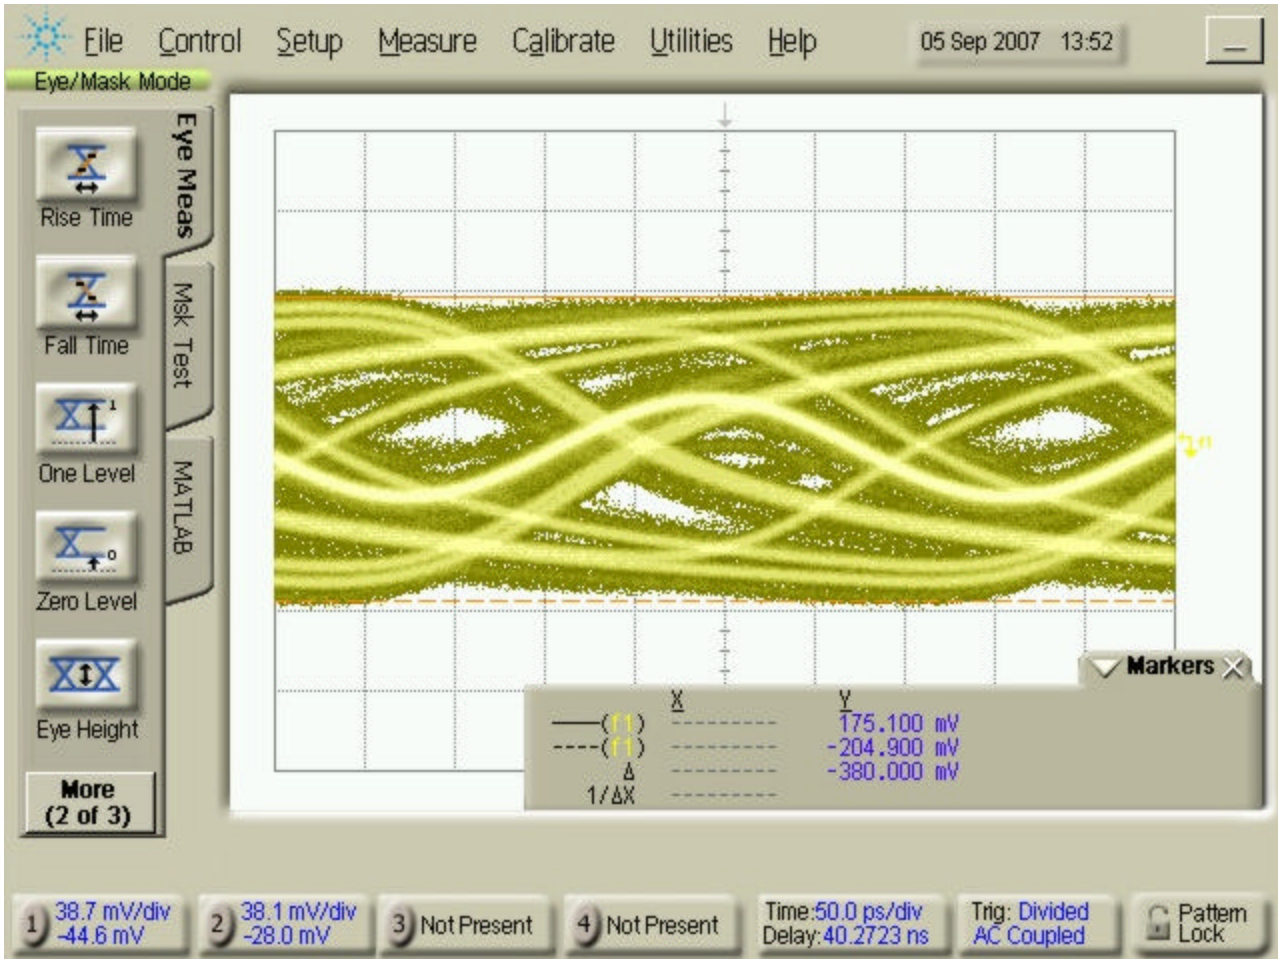

De-emphasis 2dB eye CJTPAT with iPass