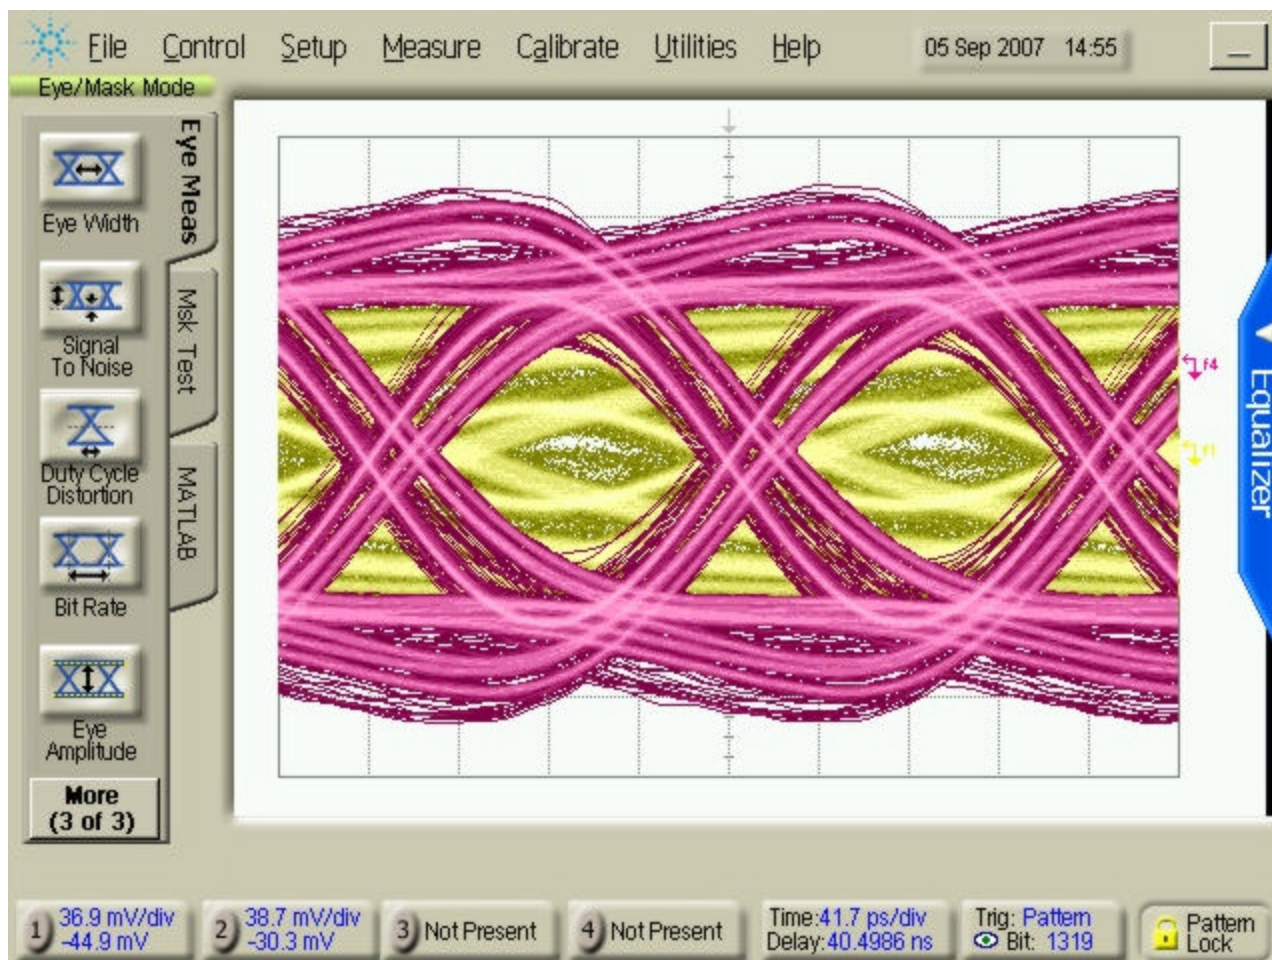

De-emphasis 2dB eye CJTPAT with iPass with 3 tap LFE