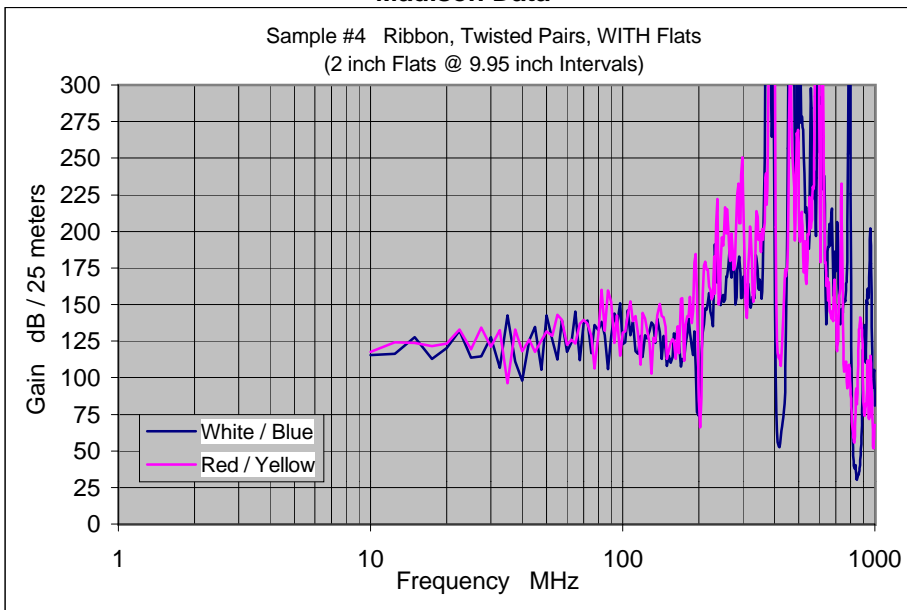

### Spectra-Strip Data

### Madison Data

IMPEDANCE

Sample #4 Ribbon, Twisted Pairs, WITH Flats (2 inch Flats @ 9.95 inch Intervals)

IMPEDANCE

Sample #4 Ribbon, Twisted Pairs, WITH Flats (2 inch Flats @ 9.95 inch Intervals)

SAVED BY:  
TITLE:  
COMMENTS:  
DATE: 2/9/01  
TIME: 2:09 PM