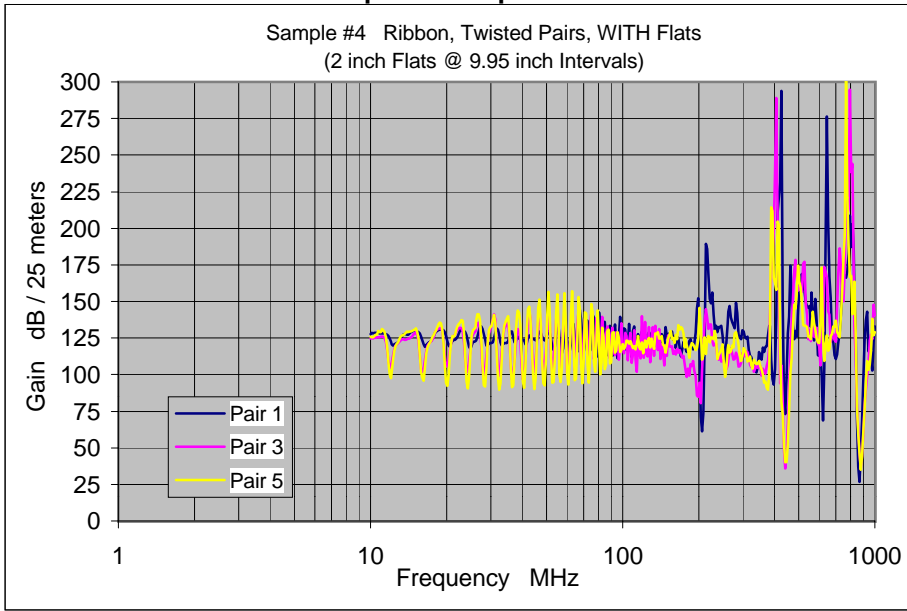

### Spectra-Strip Data

### Madison Data

IMPEDANCE

Sample #4 Ribbon, Twisted Pairs, WITH Flats (2 inch Flats @ 9.95 inch Intervals)

IMPEDANCE

Sample #4 Ribbon, Twisted Pairs, WITH Flats (2 inch Flats @ 9.95 inch Intervals)

SAVED BY:  
TITLE:  
COMMENTS:  
DATE: 2/9/01  
TIME: 2:09 PM