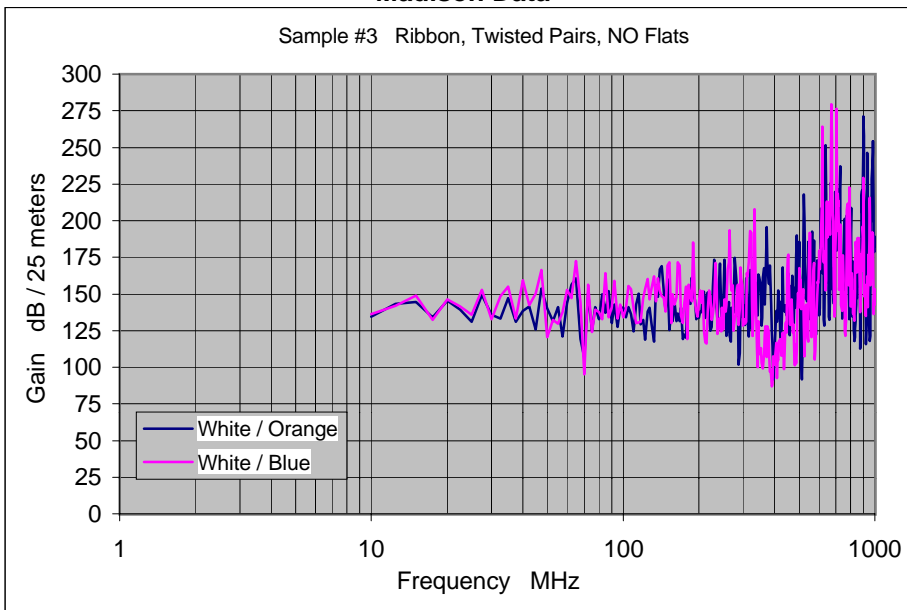

Spectra-Strip Data

Sample #3 Ribbon, Twisted Pairs, NO Flats

Madison Data

Sample #3 Ribbon, Twisted Pairs, NO Flats

IMPEDANCE

Sample #3 Ribbon, Twisted Pairs, NO Flats

IMPEDANCE

Sample #3 Ribbon, Twisted Pairs, NO Flats

SAVED BY:
TITLE:
COMMENTS:
DATE: 2/9/01
TIME: 2:09 PM

Freq MHz	$2\sqrt{Z_0 Z_s}$ Pair 1	$2\sqrt{Z_0 Z_s}$ Pair 3	$2\sqrt{Z_0 Z_s}$ Pair 5
10.00	138.98	139.95	137.95
10.12	138.93	139.73	137.92
10.23	138.76	139.19	138.01
10.35	138.03	137.87	137.75
10.47	137.23	136.61	137.85
10.59	136.07	135.88	137.70
10.72	135.47	135.63	137.46
10.84	135.32	135.70	137.38
10.96	135.37	135.81	137.28
11.09	135.34	135.90	137.06
11.22	135.16	135.90	136.94
11.35	135.28	135.95	136.85
11.48	135.16	136.11	136.73
11.61	135.06	136.07	136.57
11.75	134.72	136.02	136.40
11.89	134.62	136.08	136.23
12.02	134.35	135.98	136.19
12.16	134.05	135.87	135.92
12.30	133.89	135.57	136.16
12.45	134.54	135.75	136.94
12.59	137.05	136.74	137.95
12.74	139.78	137.72	138.37
12.88	141.05	138.13	138.34
13.03	141.18	138.07	138.17
13.18	140.81	137.75	137.92
13.34	140.54	137.53	137.80
13.49	140.25	137.35	137.55
13.65	140.08	137.14	137.47
13.80	139.93	136.93	137.35
13.96	139.88	136.90	137.37
14.13	139.86	136.60	137.25
14.29	139.89	136.56	137.18
14.45	139.68	136.23	136.92
14.62	139.00	136.09	136.55
14.79	137.71	135.83	135.67
14.96	136.75	135.65	135.35
15.14	136.58	135.56	135.16
15.31	136.70	135.32	134.99
15.49	136.94	135.19	134.70
15.67	137.09	134.87	134.48
15.85	137.35	134.55	134.22
16.03	137.49	134.07	133.83
16.22	137.67	133.60	133.50