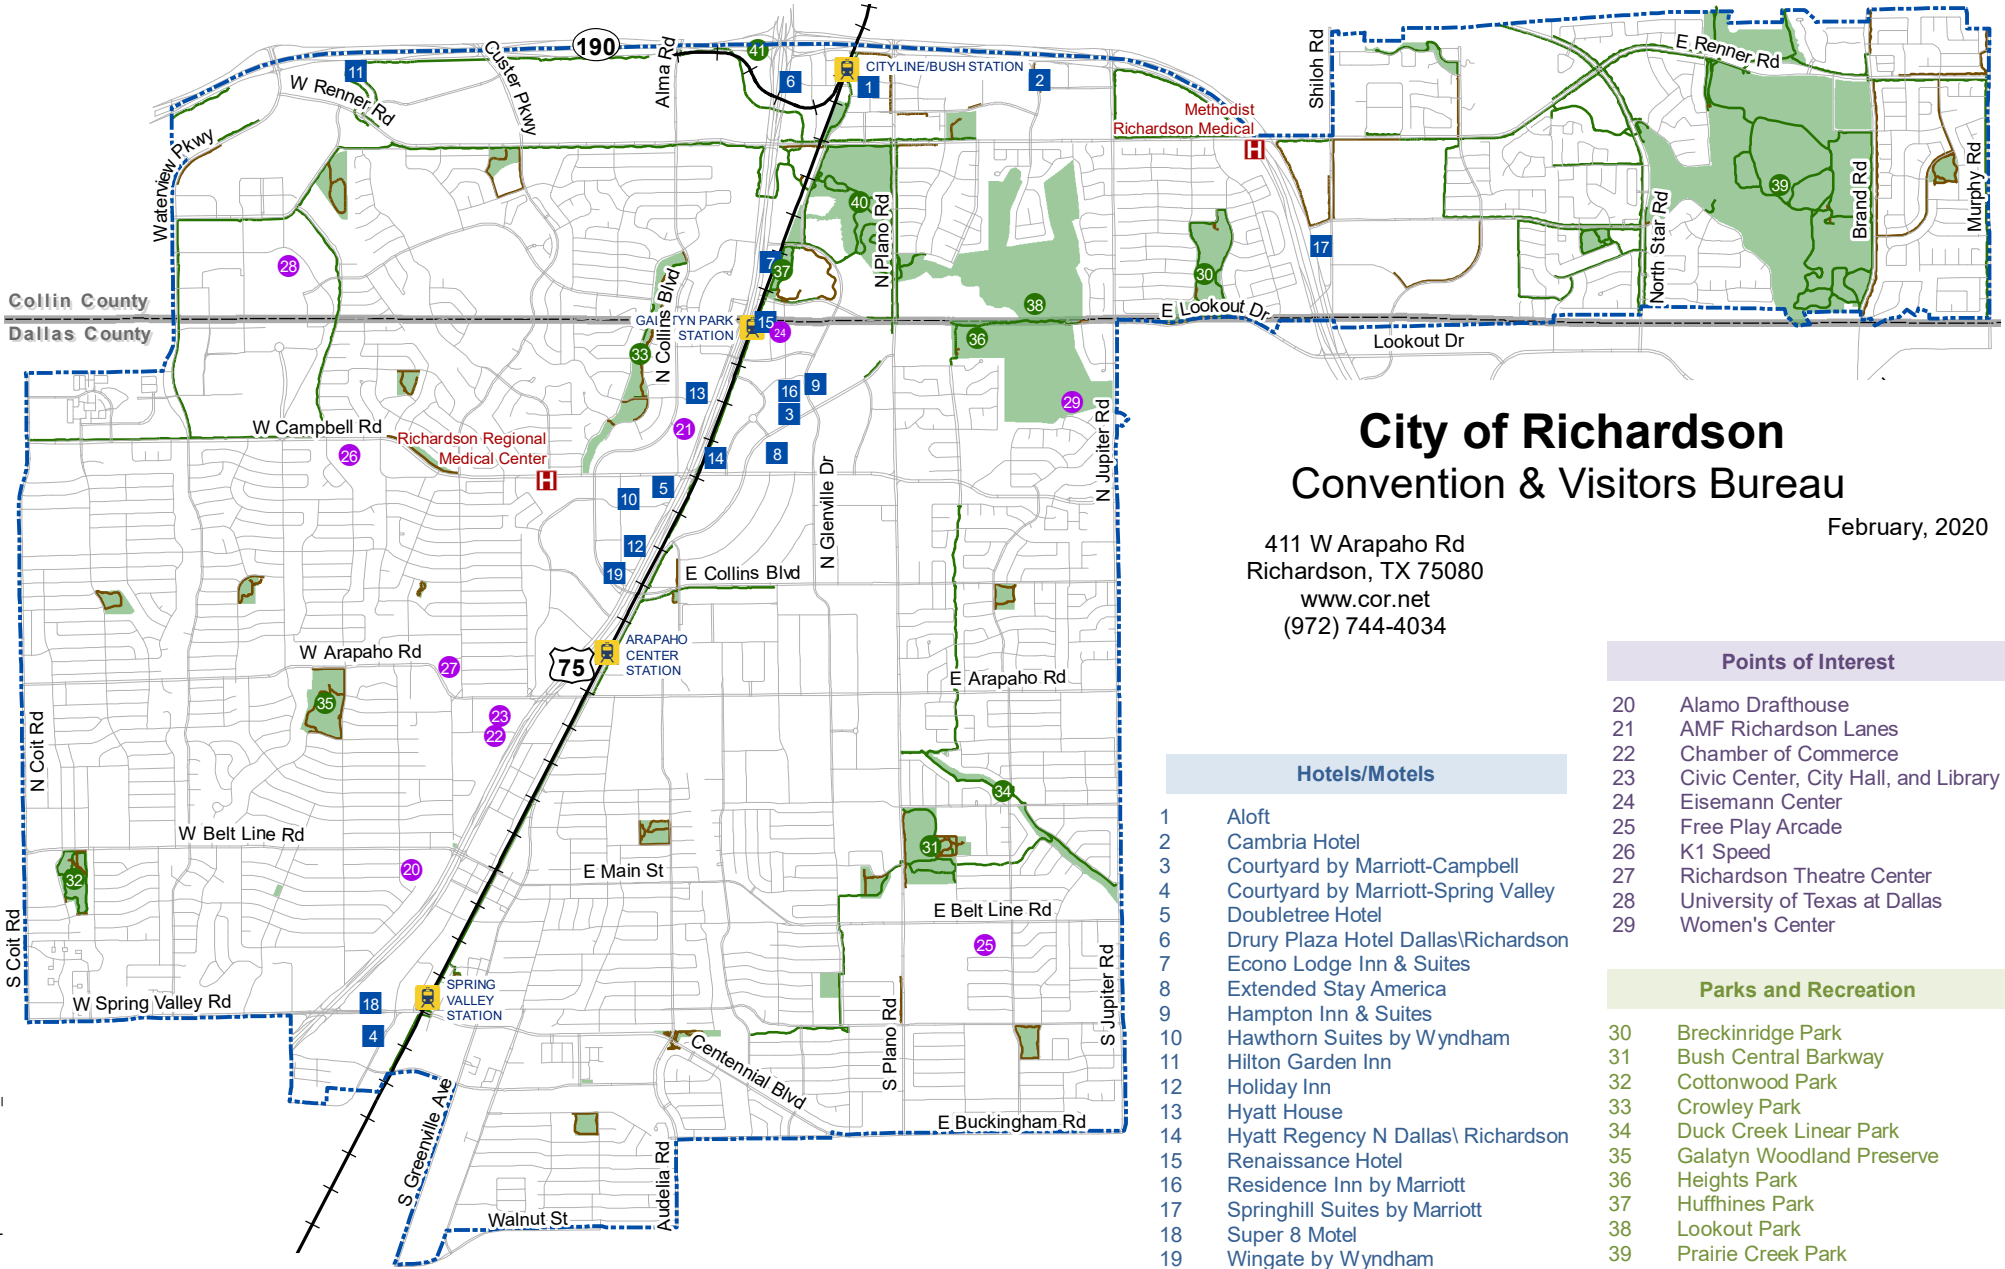

City of Richardson Convention & Visitors Bureau

411 W Arapaho Rd
Richardson, TX 75080
www.cor.net
(972) 744-4034

February, 2020

Points of Interest

- 20 Alamo Drafthouse
- 21 AMF Richardson Lanes
- 22 Chamber of Commerce
- 23 Civic Center, City Hall, and Library
- 24 Eisemann Center
- 25 Free Play Arcade
- 26 K1 Speed
- 27 Richardson Theatre Center
- 28 University of Texas at Dallas
- 29 Women's Center

Hotels/Motels

- 1 Aloft
- 2 Cambria Hotel
- 3 Courtyard by Marriott-Campbell
- 4 Courtyard by Marriott-Spring Valley
- 5 Doubletree Hotel
- 6 Drury Plaza Hotel Dallas\Richardson
- 7 Econo Lodge Inn & Suites
- 8 Extended Stay America
- 9 Hampton Inn & Suites
- 10 Hawthorn Suites by Wyndham
- 11 Hilton Garden Inn
- 12 Holiday Inn
- 13 Hyatt House
- 14 Hyatt Regency N Dallas\ Richardson
- 15 Renaissance Hotel
- 16 Residence Inn by Marriott
- 17 Springhill Suites by Marriott
- 18 Super 8 Motel
- 19 Wingate by Wyndham

Parks and Recreation

- 30 Breckinridge Park
- 31 Bush Central Barkway
- 32 Cottonwood Park
- 33 Crowley Park
- 34 Duck Creek Linear Park
- 35 Galatyn Woodland Preserve
- 36 Heights Park
- 37 Huffhines Park
- 38 Lookout Park
- 39 Prairie Creek Park
- 40 Sherrill Park Municipal Golf Course
- 41 Spring Creek Nature Area

- Hotels/Motels
- Points of Interest
- Parks and Recreation
- Hospitals
- DART Station
- Walking Trails
- Existing Multi-Use Trails
- DART Red Line
- County Boundary
- City Limit
- Park