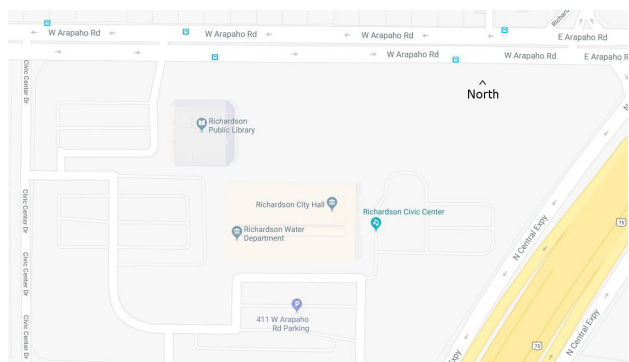

Welcomes the May 2020 T10 Meeting Week

to the

Richardson Civic Center[†]

Richardson, Texas

(a suburb of Dallas)

411 West Arapaho Road ... 75080-4551

Tuesday 5 May & Wednesday 6 May – 9am to 5pm

Thursday 7 May – 9am to 4pm

No Room Block

Hotel options from the Richardson Convention & Visitors Bureau are attached.

Driving Notes

The Richardson Civic Center is located on the southwest corner of the intersection of West Arapaho and US 75. The Civic Center is flanked by the Richardson Library, which is the one building in the complex that fronts on Arapaho Road.

The meeting rooms are across the hall from what Google calls the Richardson Water Department. Therefore, the best entrance is on the opposite end of the building from the one shown. Park on the south or west side of the building. Picture is west end viewed from the south.