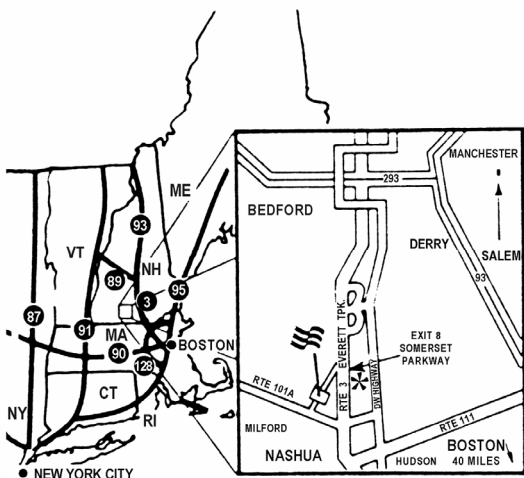

Cutoff date August 11, 2006

Host: Zane Daggett 603-669-4347 ext. 236 zdaggett@hcm.hitachi.com

T10 rate \$146 – plus tax

NASHUA

THE CROWNE PLAZA HOTEL

2 Somerset Parkway
Nashua, NH 03063
(603) 886-1200
1-800-962-7482

From Boston:

Take Route 93 North, to 95 South, to Route 3 North to New Hampshire. Once in New Hampshire, Route 3 North becomes the Everett Turnpike. Follow to exit 8, Route 101-A, Amherst. At the second set of lights, take a left. At next stop sign, turn left. The hotel is directly in front of you.

From Manchester Airport:

Exit Manchester Airport onto Brown Ave. Follow signs for Route 293/ Route 101. Take a left onto Route 293 North from Brown Ave. Stay in the middle lane, following signs for Route 101 West and the Everett Turnpike. Take the exit for the Everett Turnpike South (\$0.75 Toll), to Nashua. Take Exit 8 and go straight through a blinking light. Merge onto Somerset Parkway and take a left at the first traffic light. The hotel is on the left side of the road. (Approximately 30 minutes from the Manchester Airport).