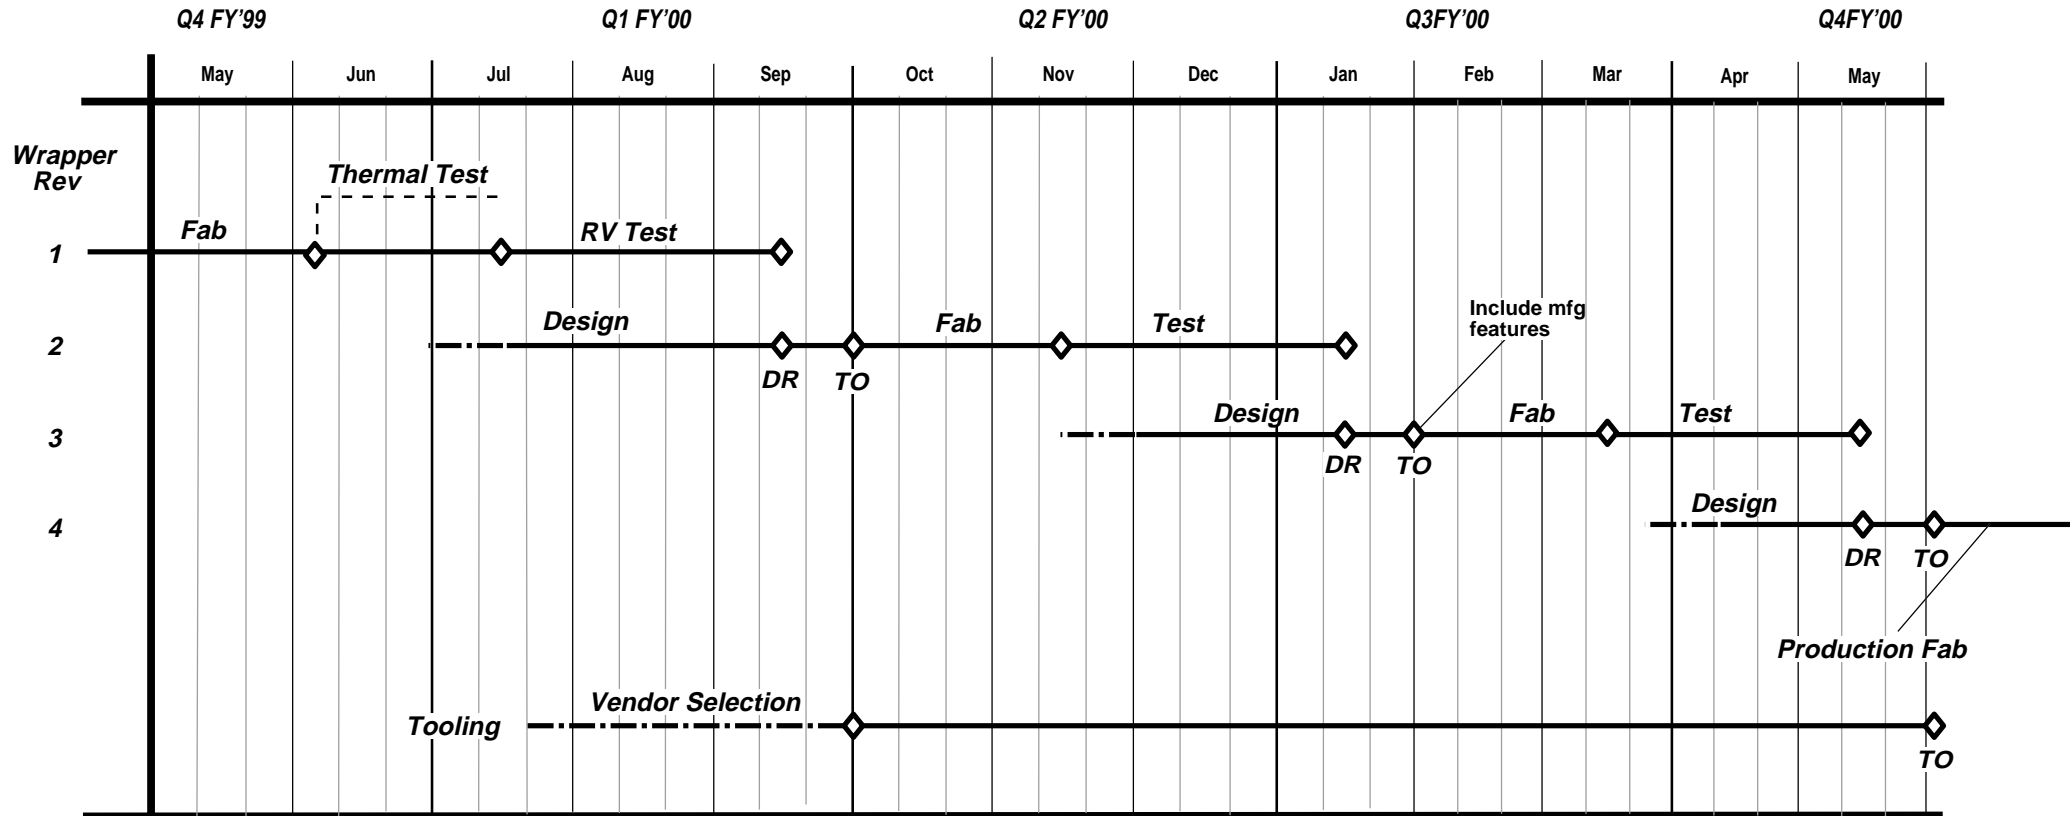

# SCSI Harbor Schedule

July 13, 1999  
B. Sun, sgi

Symbol Index	
<i>TO</i>	Tape Out
<i>DR</i>	Design Review
<i>RV</i>	Rotational Vibration