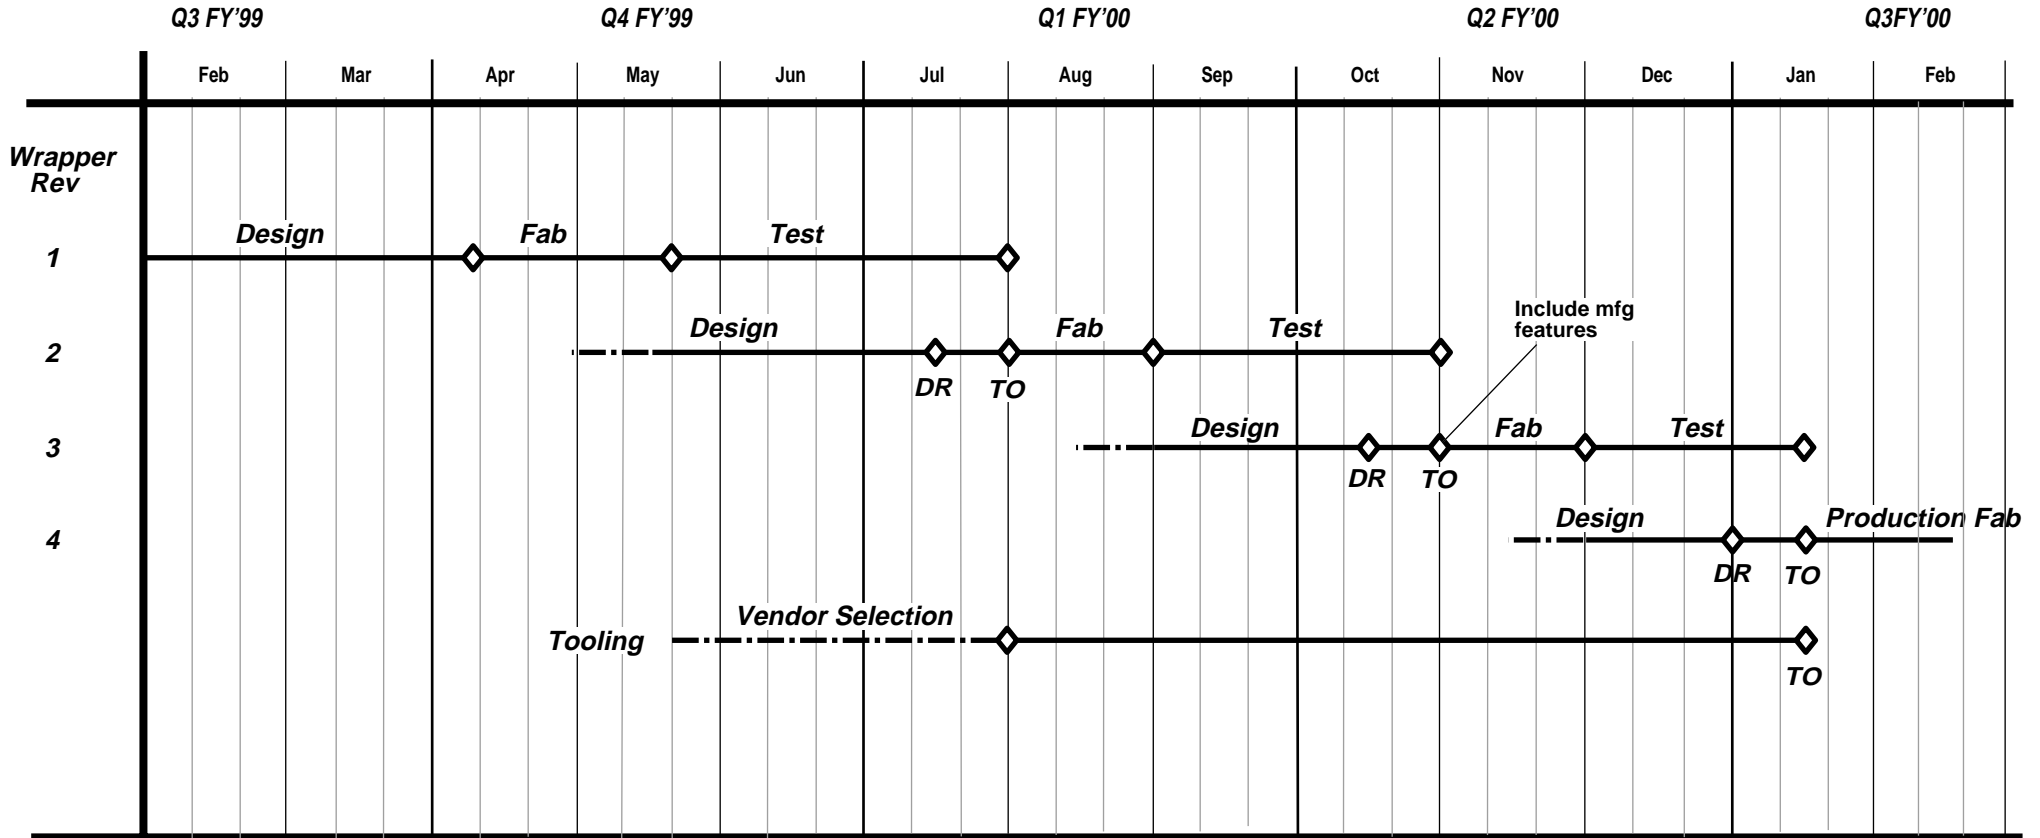

# SCSI Harbor Schedule

**Symbol Index**

**TO** Tape Out

**DR** Design Review

May 3, 1999  
B. Sun, SGI